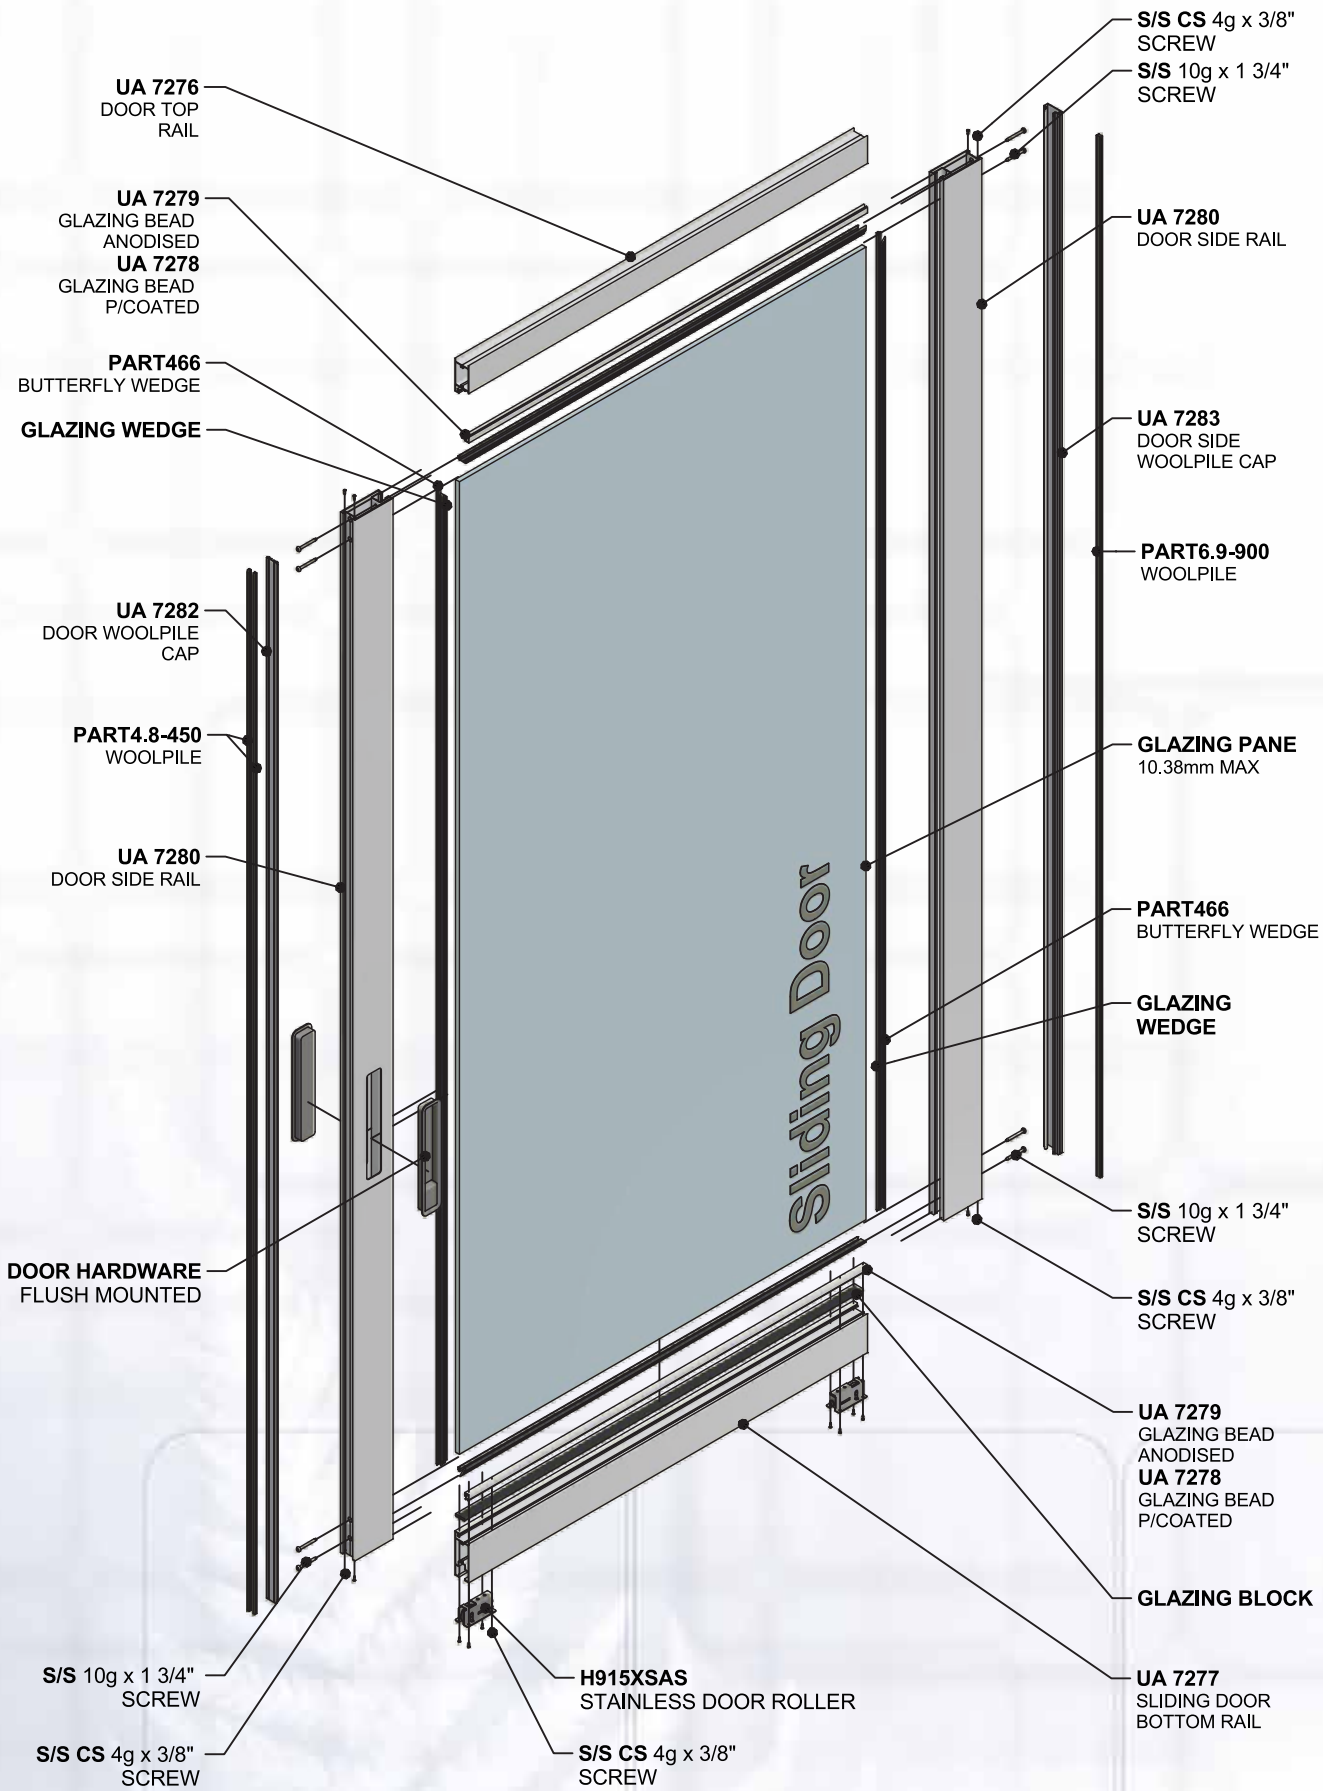

Installation Reference Details

www.ullrich.com.au
AUS 1300 650 075
www.ullrich.co.nz
NZL 0800 500 338
NOTE: NOT ALL ALUMINIUM EXTRUSIONS ARE AVAILABLE EX-STOCK. CHECK WITH YOUR LOCAL BRANCH FOR ADVICE ON AVAILABILITY.

ULLRICH ALUMINIUM DESIGNER 2000 SERIES 104 63.5mm - FULL HEIGHT GLASS SLIDING DOOR

1.5.A SHEET
EXPLODED DETAIL
SCALE - 1:14 ISSUE DATE - 16/01/2014