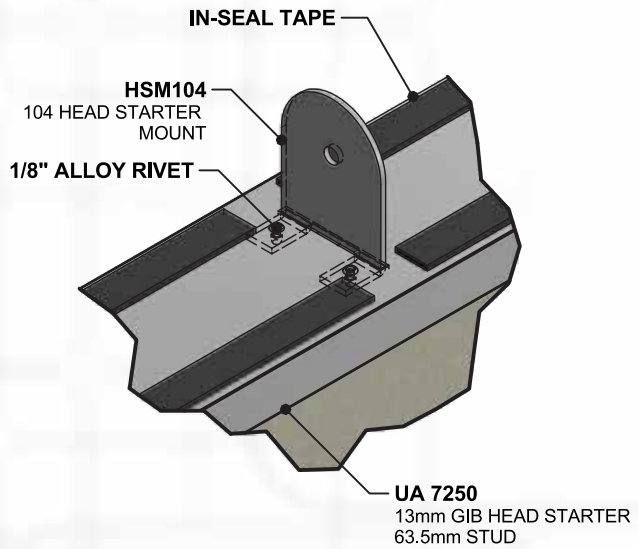

104mm Head Starter Mount