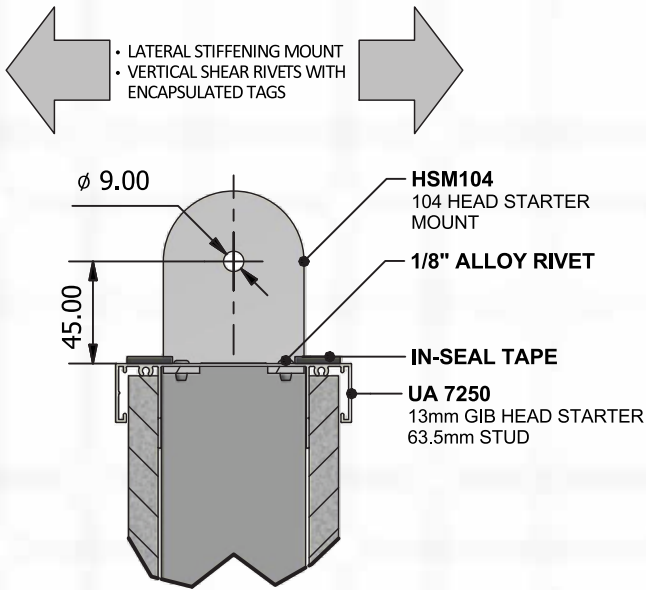

ULLRICH ALUMINIUM DESIGNER 2000 SERIES 104 63.5mm - GLASS MULLION DOOR

1.8.B SHEET
 VERTICAL CROSS SECTION DETAIL
 SCALE - 1:2 ISSUE DATE - 16/01/2014

Installation Reference Details

www.ullrich.com.au
AUS 1300 650 075
www.ullrich.co.nz
NZL 0800 500 338
NOTE: NOT ALL ALUMINIUM EXTRUSIONS ARE AVAILABLE EX-STOCK. CHECK WITH YOUR LOCAL BRANCH FOR ADVICE ON AVAILABILITY.

ULLRICH ALUMINIUM DESIGNER 2000 SERIES 104 63.5mm - HALF HEIGHT GLAZING / GLASS DOOR

1.8.C SHEET
 HORIZONTAL CROSS SECTION DETAIL
 SCALE - 1:2 ISSUE DATE - 16/01/2014

104mm Head Starter Mount

132mm Head Starter Mount