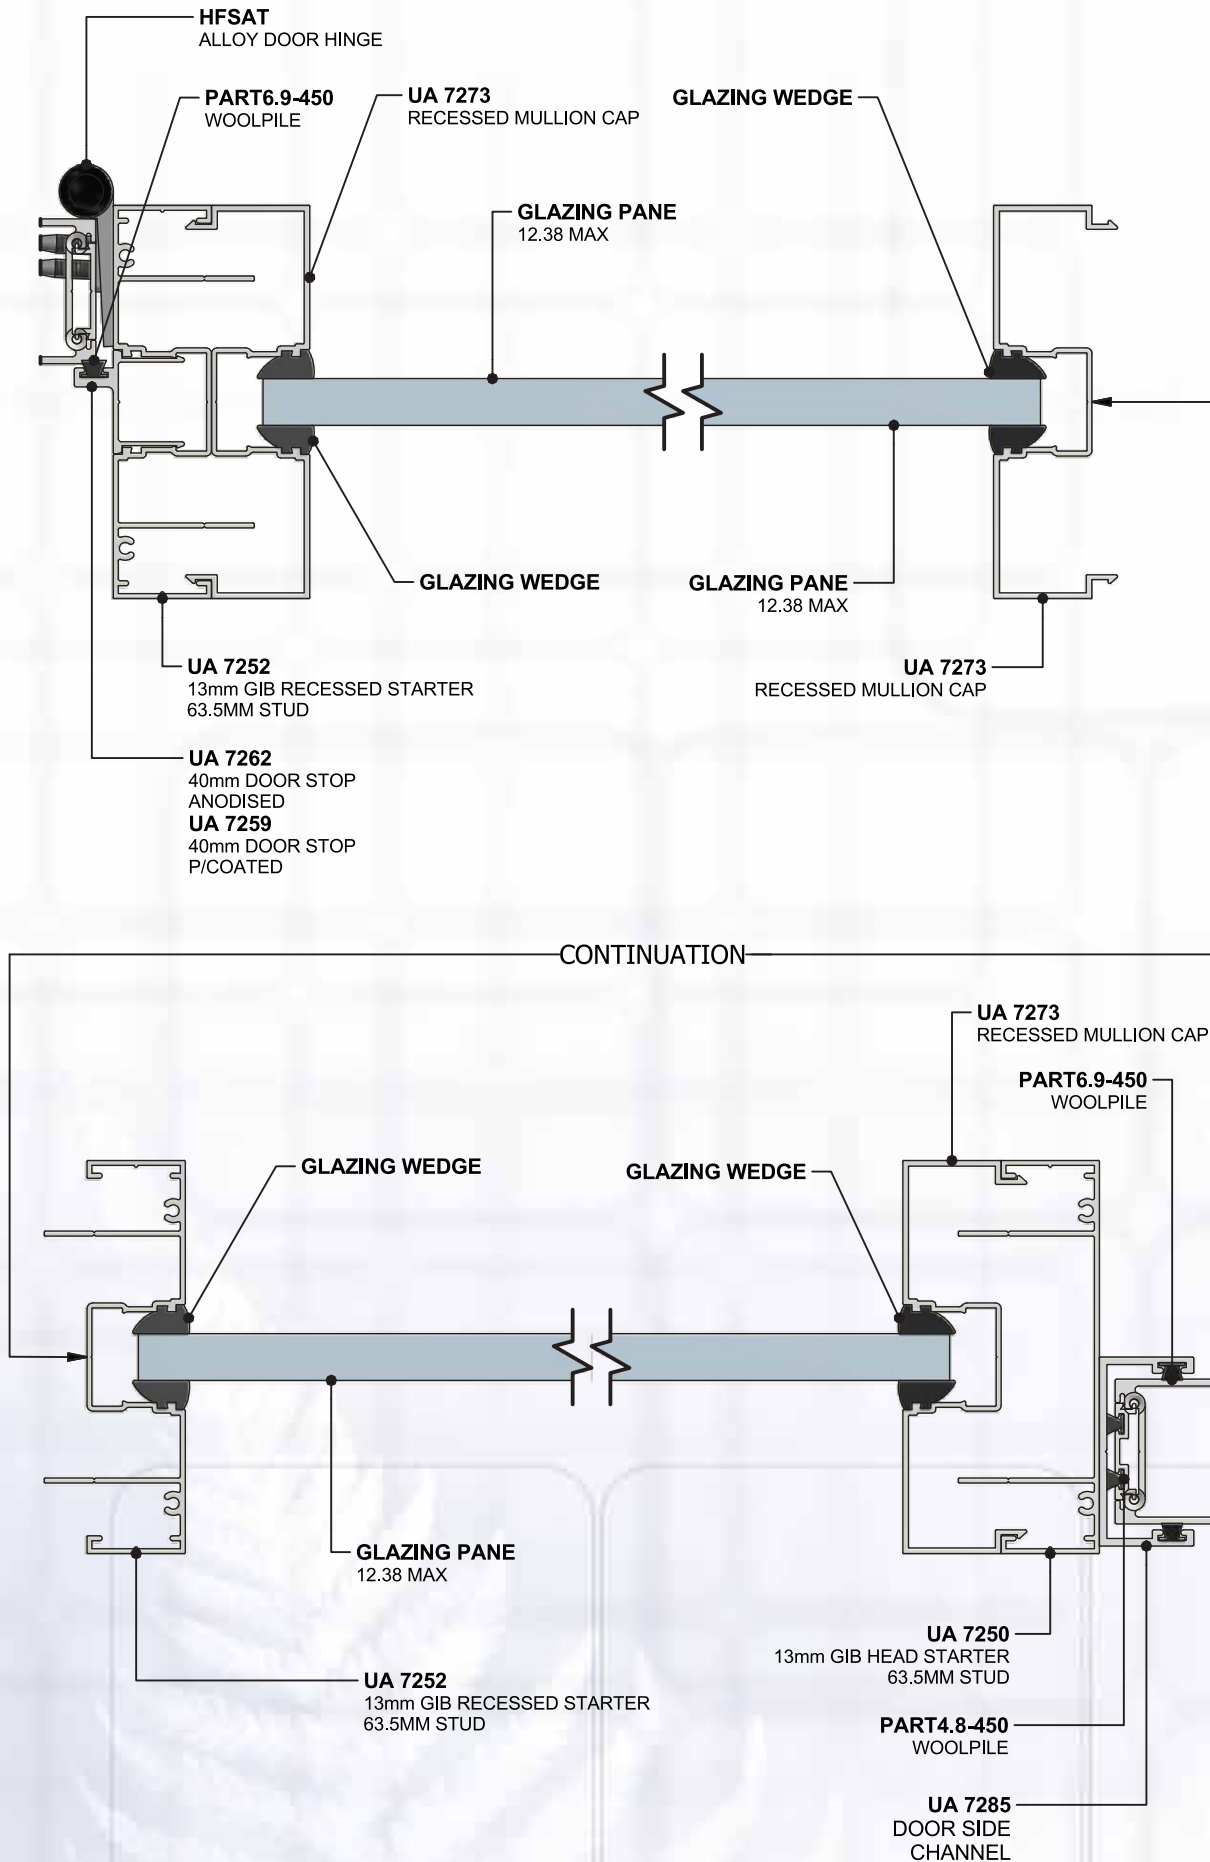

Installation Reference Details

www.ullrich.com.au
AUS 1300 650 075
www.ullrich.co.nz
NZL 0800 500 338
NOTE: NOT ALL ALUMINIUM EXTRUSIONS ARE AVAILABLE EX-STOCK. CHECK WITH YOUR LOCAL BRANCH FOR ADVICE ON AVAILABILITY

ULLRICH ALUMINIUM DESIGNER 2000 SERIES 104 63.5mm - GLAZING

1.4.B SHEET
HORIZONTAL CROSS SECTION DETAIL
SCALE - 1:2 ISSUE DATE - 16/01/2014