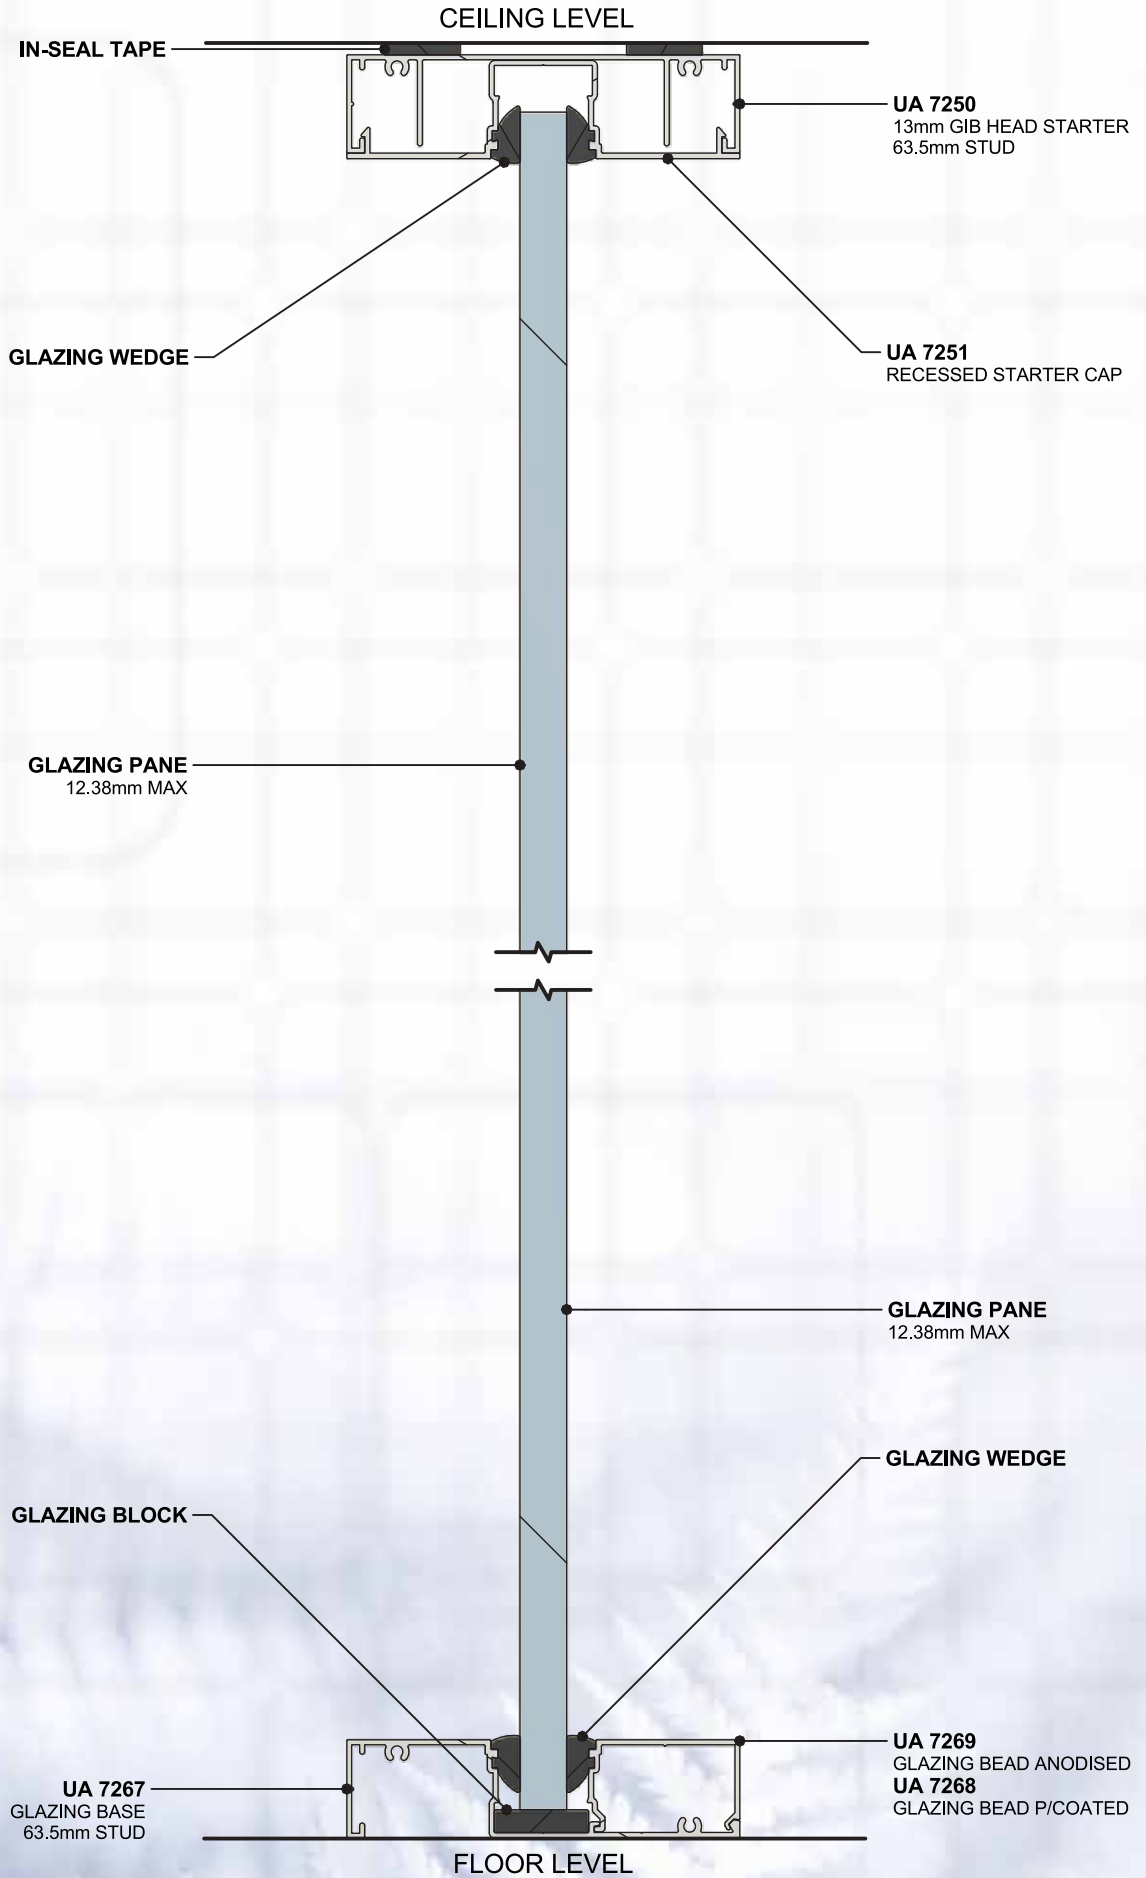

Installation Reference Details

www.ullrich.co.nz
NZL 0800 500 338
www.ullrich.com.au
AUS 1300 650 075
NOTE: NOT ALL ALUMINIUM EXTRUSIONS ARE AVAILABLE EX-STOCK. CHECK WITH YOUR LOCAL BRANCH FOR ADVICE ON AVAILABILITY

ULLRICH ALUMINIUM DESIGNER 2000 SERIES 104 63.5mm - FULL HEIGHT GLAZING

1.2.A SHEET
VERTICAL CROSS SECTION DETAIL
SCALE - 1:2 ISSUE DATE - 16/01/2014