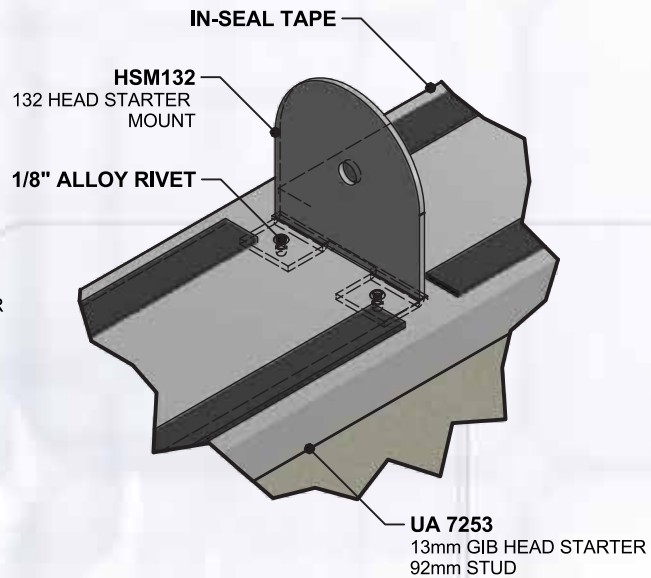

ULLRICH ALUMINIUM DESIGNER 2000 SERIES 104 63.5mm - HALF HEIGHT GLAZING / GLASS DOOR

1.8.C SHEET
 HORIZONTAL CROSS SECTION DETAIL
 SCALE - 1:2 ISSUE DATE - 16/01/2014

104mm Head Starter Mount

132mm Head Starter Mount