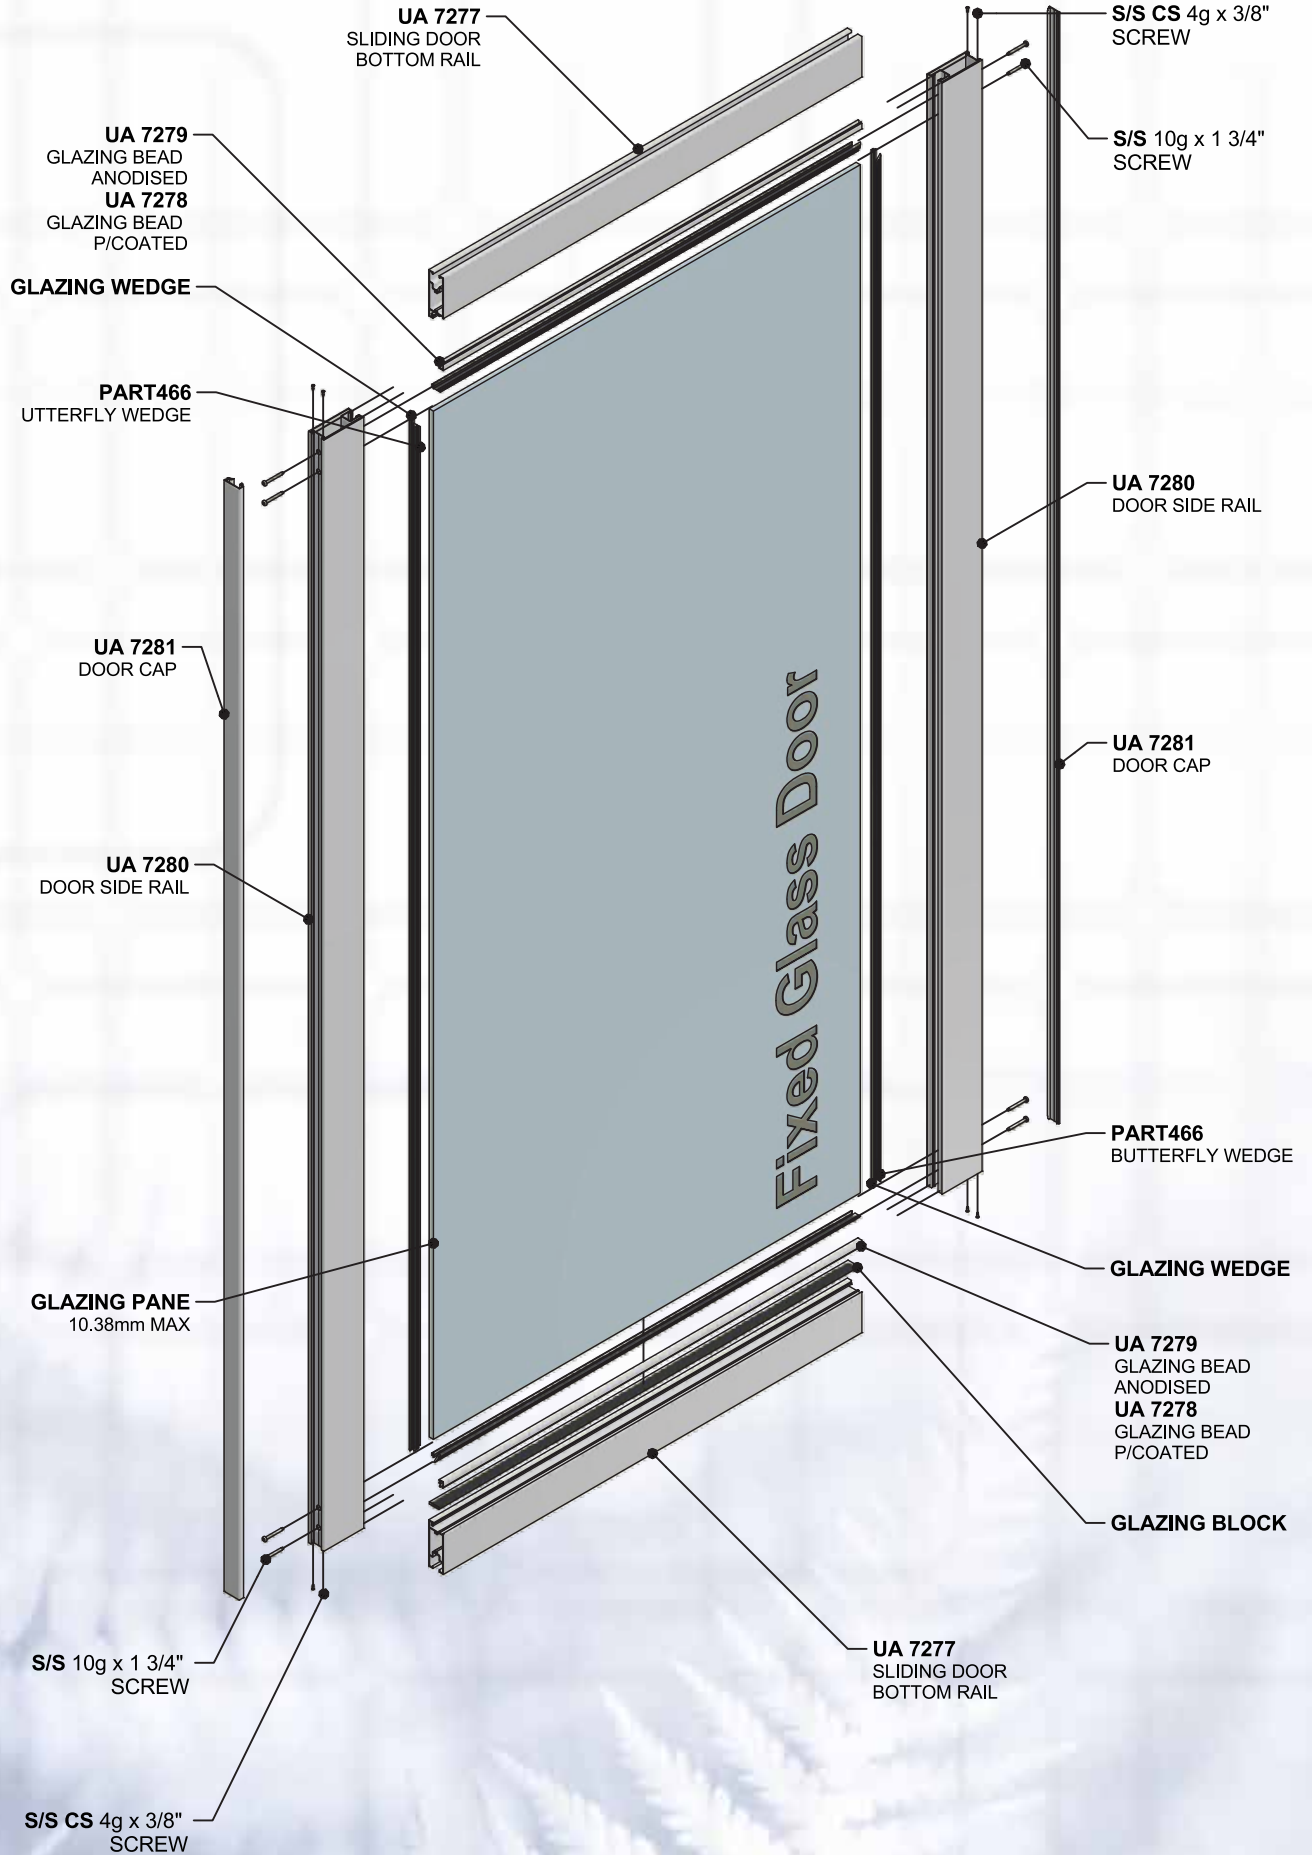

Installation Reference Details

www.ullrich.com.au
AUS 1300 650 075
www.ullrich.co.nz
NZL 0800 500 338
NOTE: NOT ALL ALUMINIUM EXTRUSIONS ARE AVAILABLE EX-STOCK. CHECK WITH YOUR LOCAL BRANCH FOR ADVICE ON AVAILABILITY

ULLRICH ALUMINIUM
DESIGNER 2000 SERIES 104 63.5mm - FULL HEIGHT FIXED GLASS DOOR

1.6.A SHEET
EXPLODED DETAIL
SCALE - 1:2 ISSUE DATE - 16/01/2014