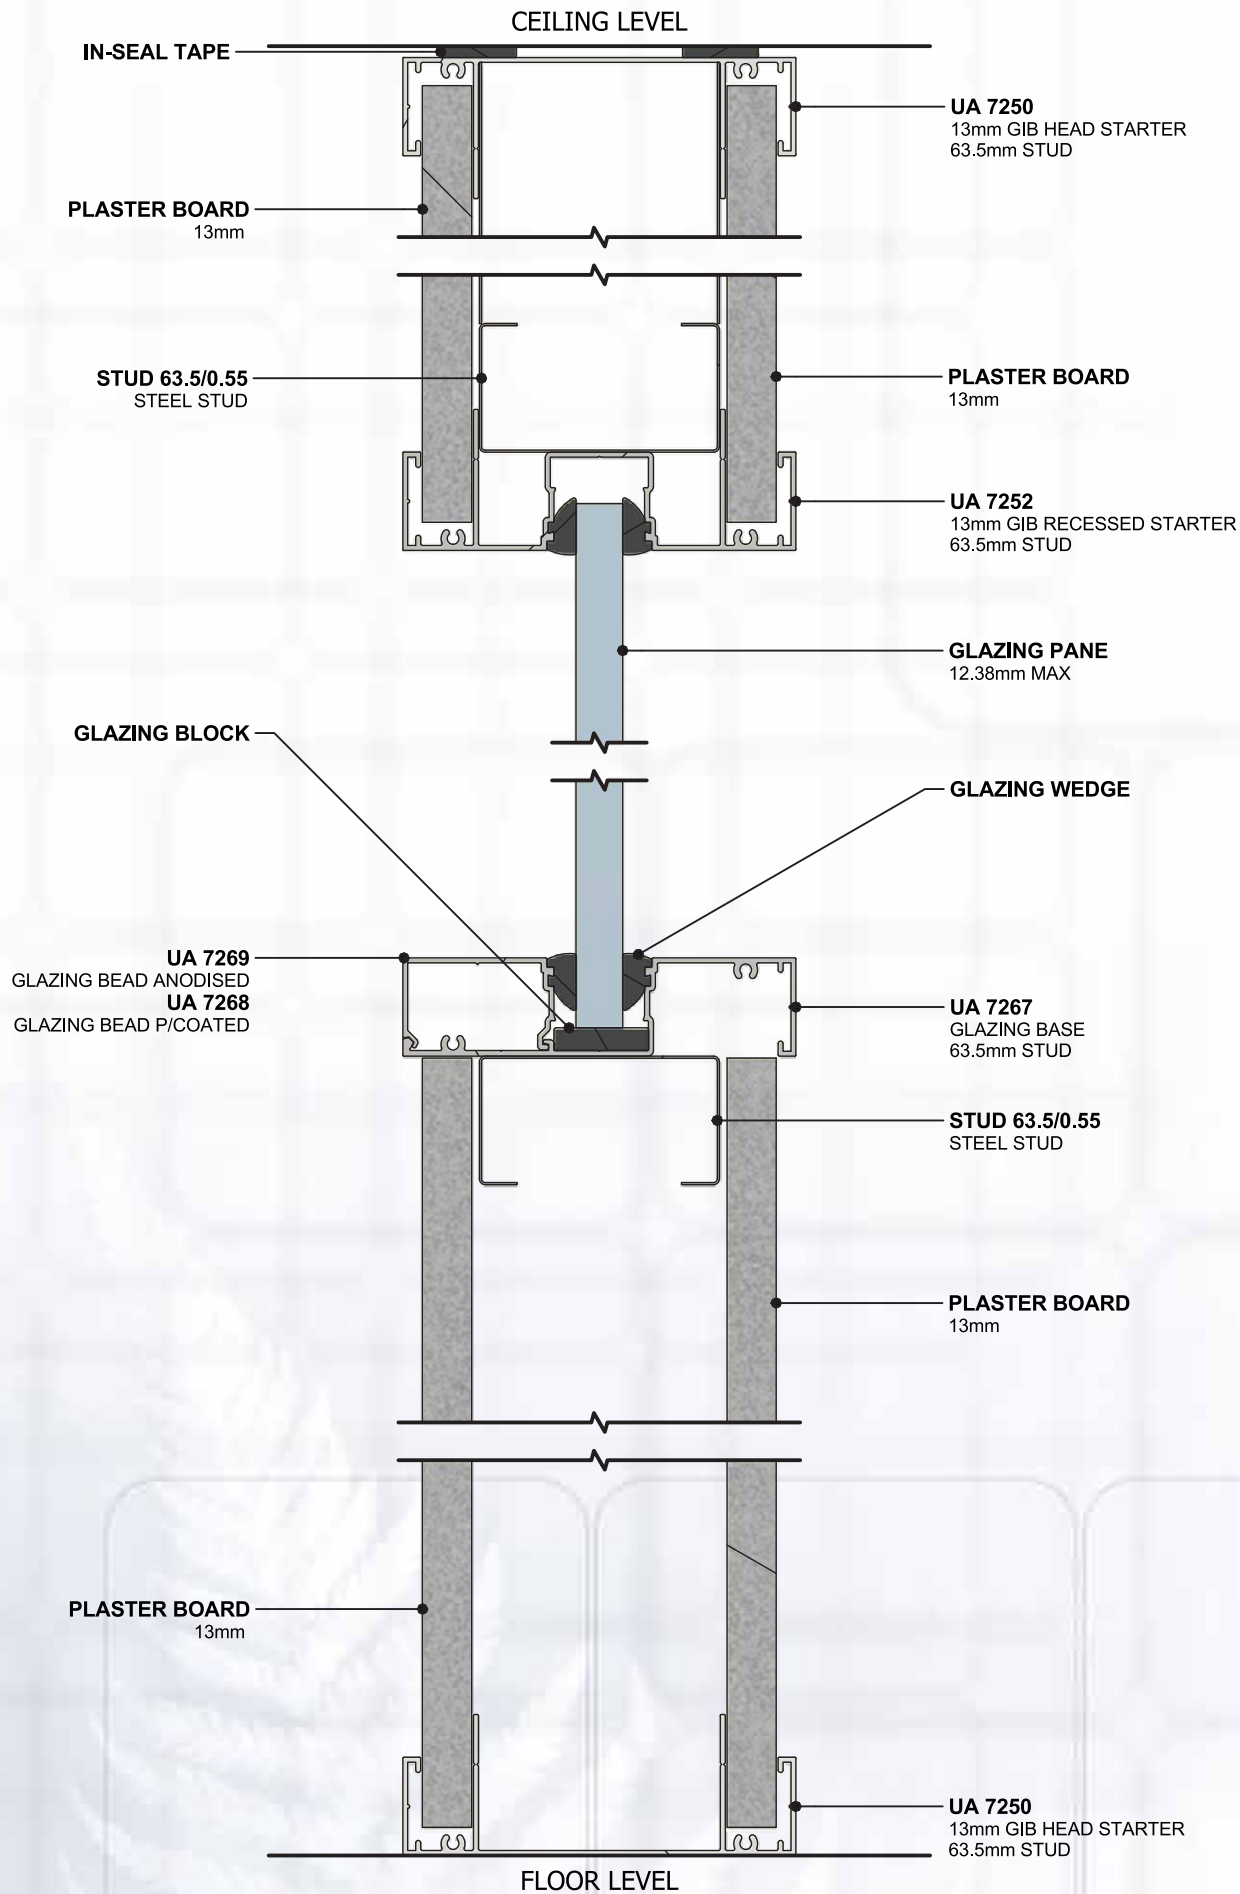

Installation Reference Details

www.ullrich.com.au
AUS 1300 650 075
www.ullrich.co.nz
NZL 0800 500 338
NOTE: NOT ALL ALUMINIUM EXTRUSIONS ARE AVAILABLE EX-STOCK. CHECK WITH YOUR LOCAL BRANCH FOR ADVICE ON AVAILABILITY

ULLRICH ALUMINIUM DESIGNER 2000 SERIES 104 63.5mm - HALF HEIGHT GLAZED WALL

1.7.A SHEET
VERTICAL CROSS SECTION DETAIL
SCALE - 1:2 ISSUE DATE - 16/01/2014