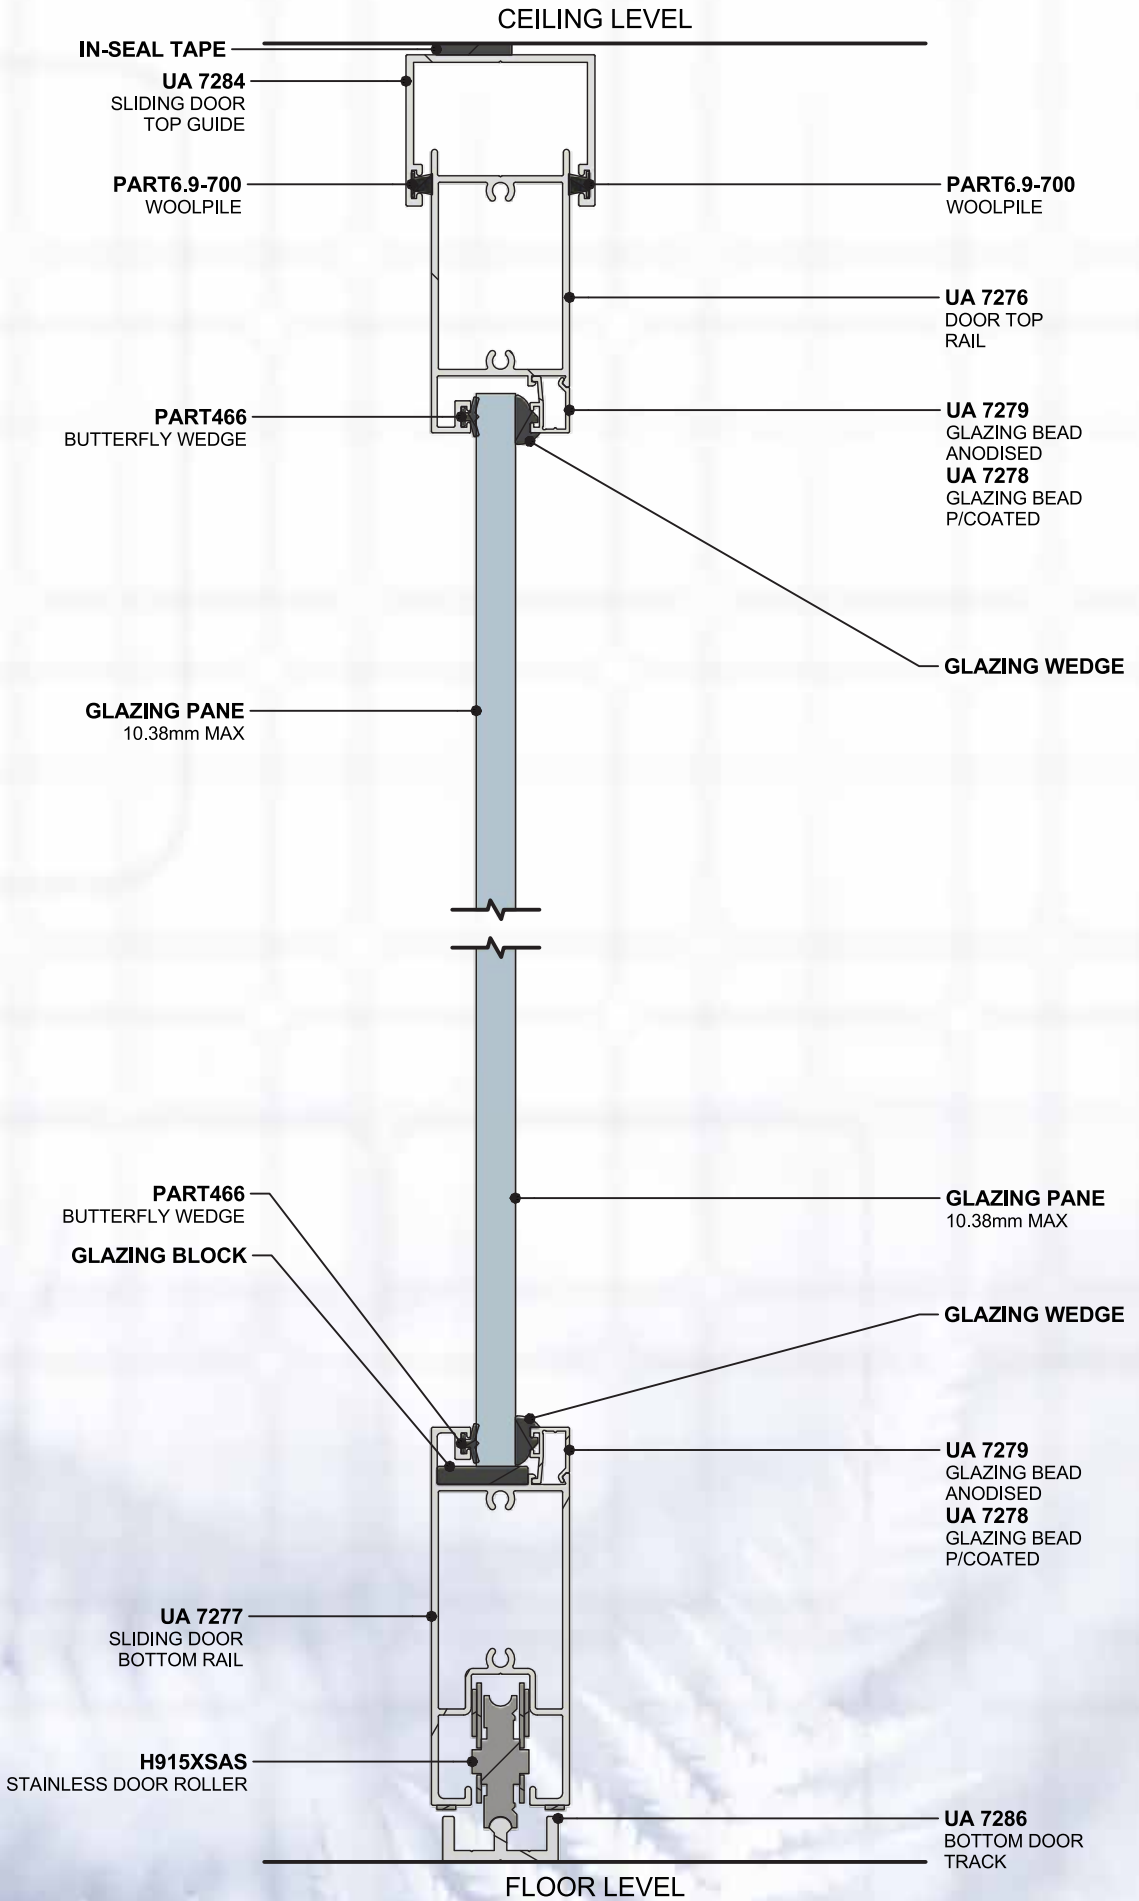

Installation Reference Details

www.ullrich.com.au
AUS 1300 650 075
www.ullrich.co.nz
NZL 0800 500 338
NOTE: NOT ALL ALUMINIUM EXTRUSIONS ARE AVAILABLE EX-STOCK. CHECK WITH YOUR LOCAL BRANCH FOR ADVICE ON AVAILABILITY

ULLRICH ALUMINIUM DESIGNER 2000 SERIES 104 63.5mm - FULL HEIGHT GLASS SLIDING DOOR

1.5.B SHEET
VERTICAL CROSS SECTION DETAIL
SCALE - 1:2 ISSUE DATE - 16/01/2014