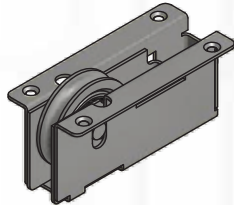

ULLRICH ALUMINIUM DESIGNER 2000 SERIES PROFILES

3.2.A SHEET

SECTION PROFILES

SCALE - 1:2 ISSUE DATE - 16/01/2014

Installation Reference Details

ALLOY DOOR HINGE
HFSAT

STAINLESS FIRE DOOR HINGE
SSFDH

STAINLESS DOOR ROLLER
H915XSAS