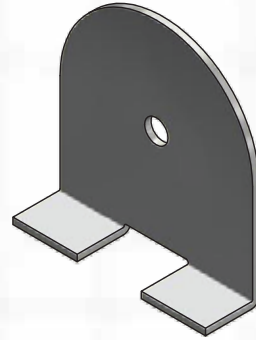

ULLRICH ALUMINIUM DESIGNER 2000 SERIES PROFILES

3.2.A SHEET

SECTION PROFILES

SCALE - 1:2 ISSUE DATE - 16/01/2014

Installation Reference Details

ALLOY DOOR HINGE
HFSAT

STAINLESS FIRE DOOR HINGE
SSFDH

STAINLESS DOOR ROLLER
H915XSAS