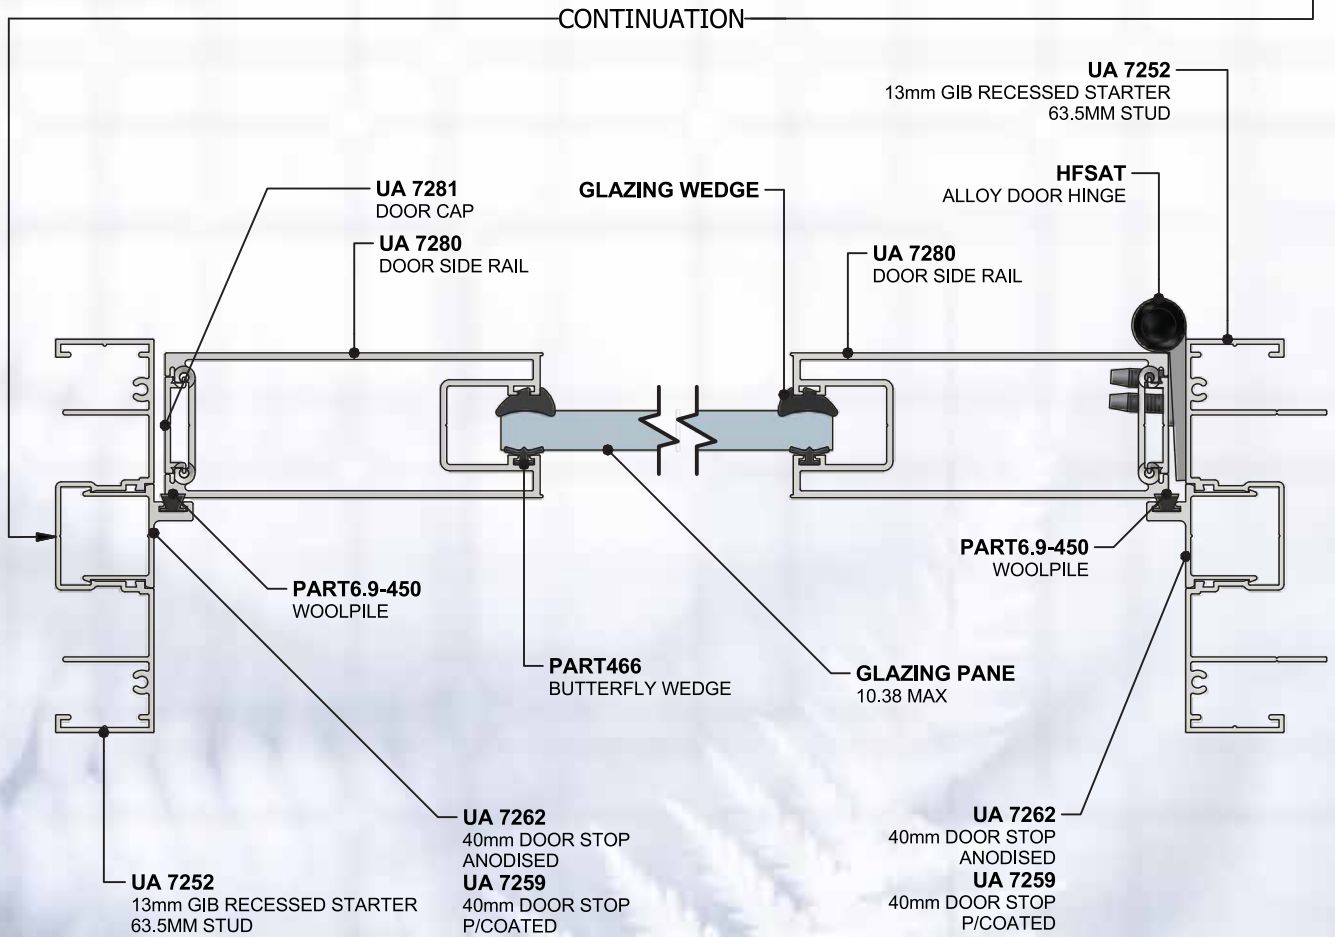

ULLRICH ALUMINIUM DESIGNER 2000 SERIES 104 63.5mm - FULL HEIGHT GLASS DOOR

1.3.B SHEET
 VERTICAL CROSS SECTION DETAIL
 SCALE - 1:2 ISSUE DATE - 16/01/2014

Installation Reference Details

www.ullrich.com.au
 AUS 1300 650 075
 www.ullrich.co.nz
 NZL 0800 500 338
 NOTE: NOT ALL ALUMINIUM EXTRUSIONS ARE AVAILABLE EX-STOCK. CHECK WITH YOUR LOCAL BRANCH FOR ADVICE ON AVAILABILITY.