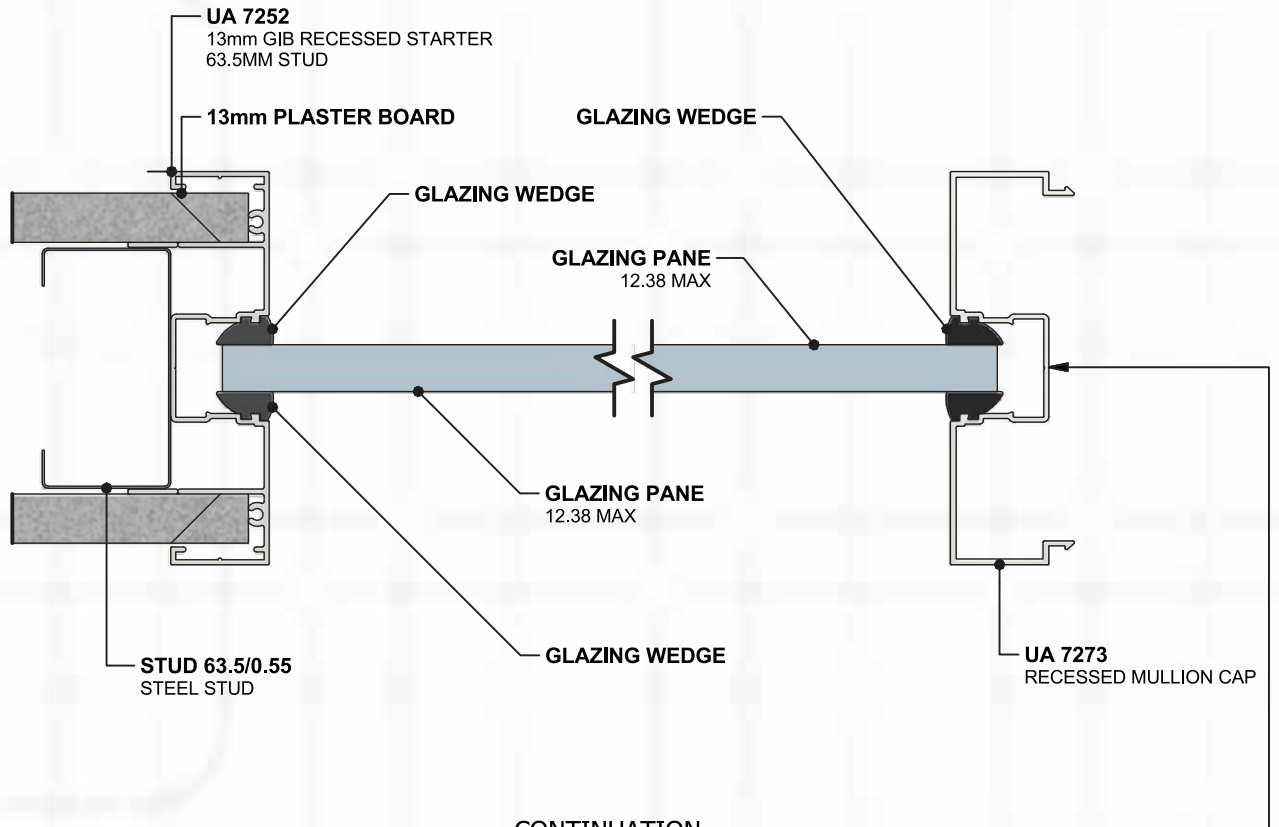

ULLRICH ALUMINIUM DESIGNER 2000 SERIES 104 63.5mm - FULL HEIGHT GLASS DOOR

1.3.B SHEET
 VERTICAL CROSS SECTION DETAIL
 SCALE - 1:2 ISSUE DATE - 16/01/2014

Installation Reference Details

www.ullrich.com.au
 AUS 1300 650 075
 www.ullrich.co.nz
 NZL 0800 500 338
 NOTE: NOT ALL ALUMINIUM EXTRUSIONS ARE AVAILABLE EX-STOCK. CHECK WITH YOUR LOCAL BRANCH FOR ADVICE ON AVAILABILITY.