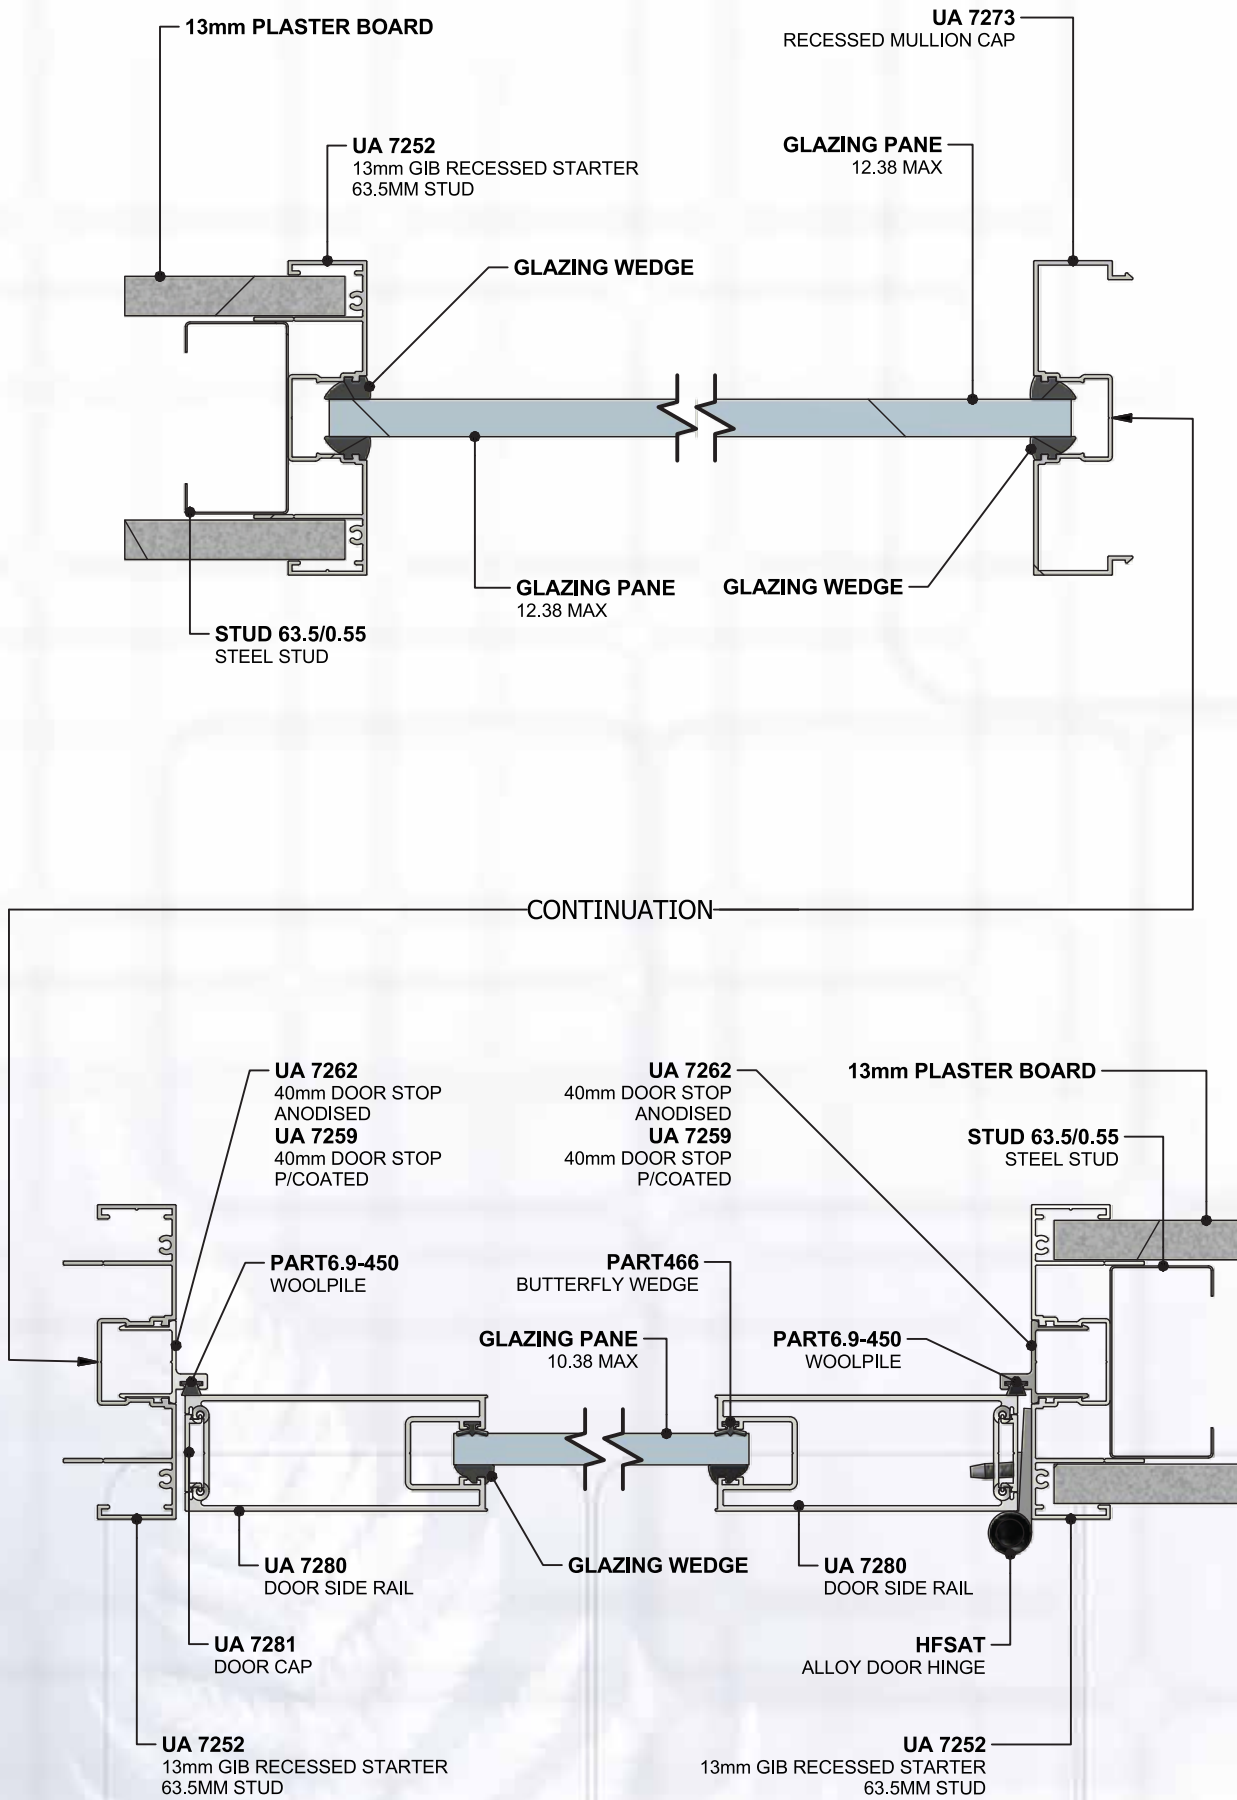

Installation Reference Details

www.ullrich.com.au
AUS 1300 650 075
www.ullrich.co.nz
NZL 0800 500 338
NOTE: NOT ALL ALUMINIUM EXTRUSIONS ARE AVAILABLE EX-STOCK. CHECK WITH YOUR LOCAL BRANCH FOR ADVICE ON AVAILABILITY.

ULLRICH ALUMINIUM DESIGNER 2000 SERIES 104 63.5mm - HALF HEIGHT GLAZING / GLASS DOOR

1.8.C SHEET
HORIZONTAL CROSS SECTION DETAIL
SCALE - 1:2 ISSUE DATE - 16/01/2014