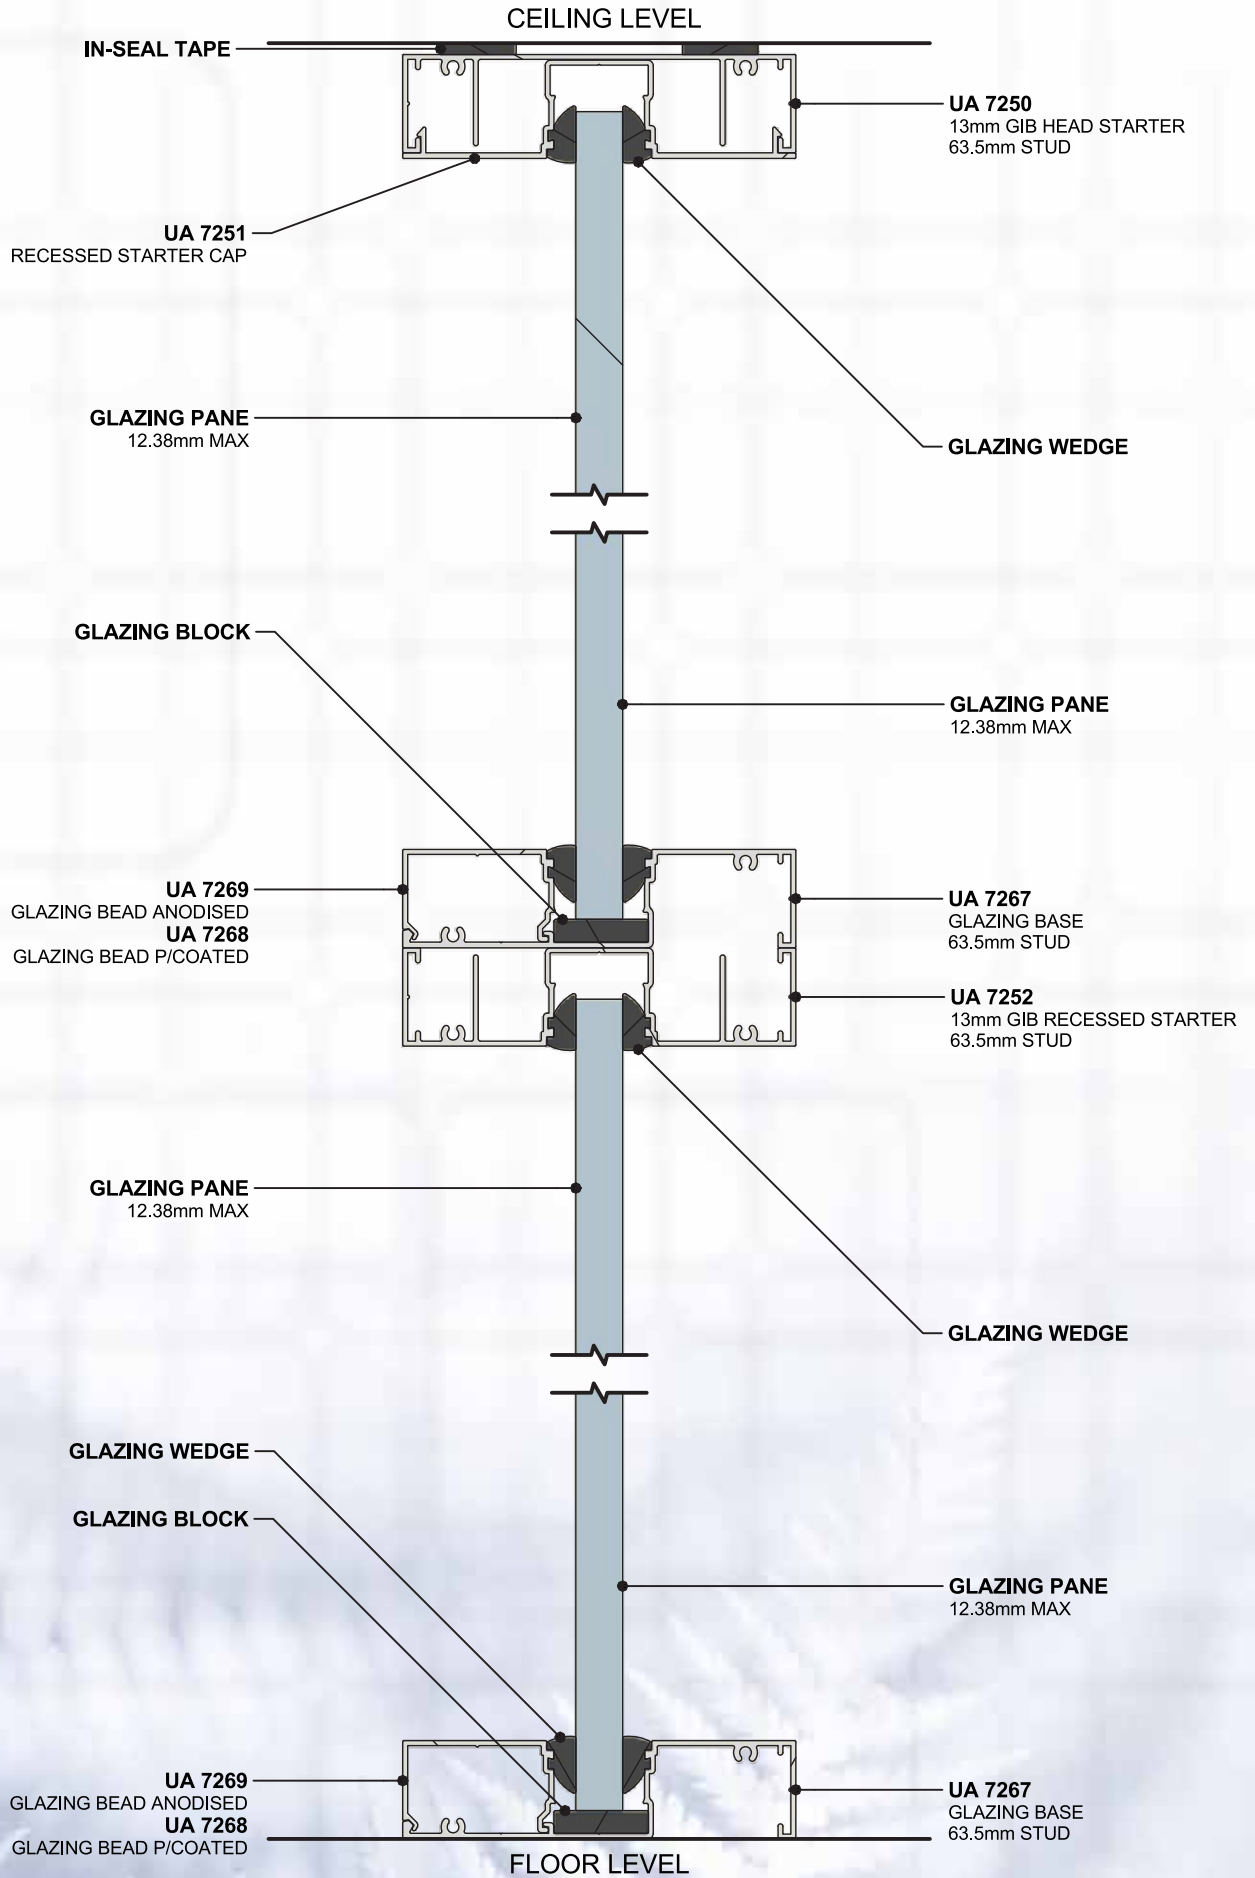

Installation Reference Details

www.ullrich.com.au
AUS 1300 650 075
www.ullrich.co.nz
NZL 0800 500 338
NOTE: NOT ALL ALUMINIUM EXTRUSIONS ARE AVAILABLE EX-STOCK. CHECK WITH YOUR LOCAL BRANCH FOR ADVICE ON AVAILABILITY

ULLRICH ALUMINIUM DESIGNER 2000 SERIES 104 63.5mm - TRANSOM GLAZING

1.4.A SHEET
VERTICAL CROSS SECTION DETAIL
SCALE - 1:2 ISSUE DATE - 16/01/2014