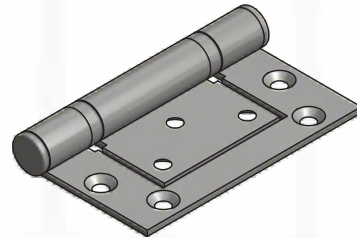

ULLRICH ALUMINIUM DESIGNER 2000 SERIES PROFILES

3.2.A SHEET

SECTION PROFILES

SCALE - 1:2 ISSUE DATE - 16/01/2014

Installation Reference Details

ALLOY DOOR HINGE
HFSAT

STAINLESS FIRE DOOR HINGE
SSFDH

STAINLESS DOOR ROLLER
H915XSAS