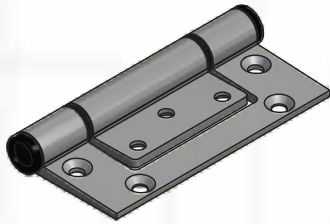

ULLRICH ALUMINIUM DESIGNER 2000 SERIES PROFILES

3.2.A SHEET

SECTION PROFILES

SCALE - 1:2 ISSUE DATE - 16/01/2014

Installation Reference Details

ALLOY DOOR HINGE
HFSAT

STAINLESS FIRE DOOR HINGE
SSFDH

STAINLESS DOOR ROLLER
H915XSAS