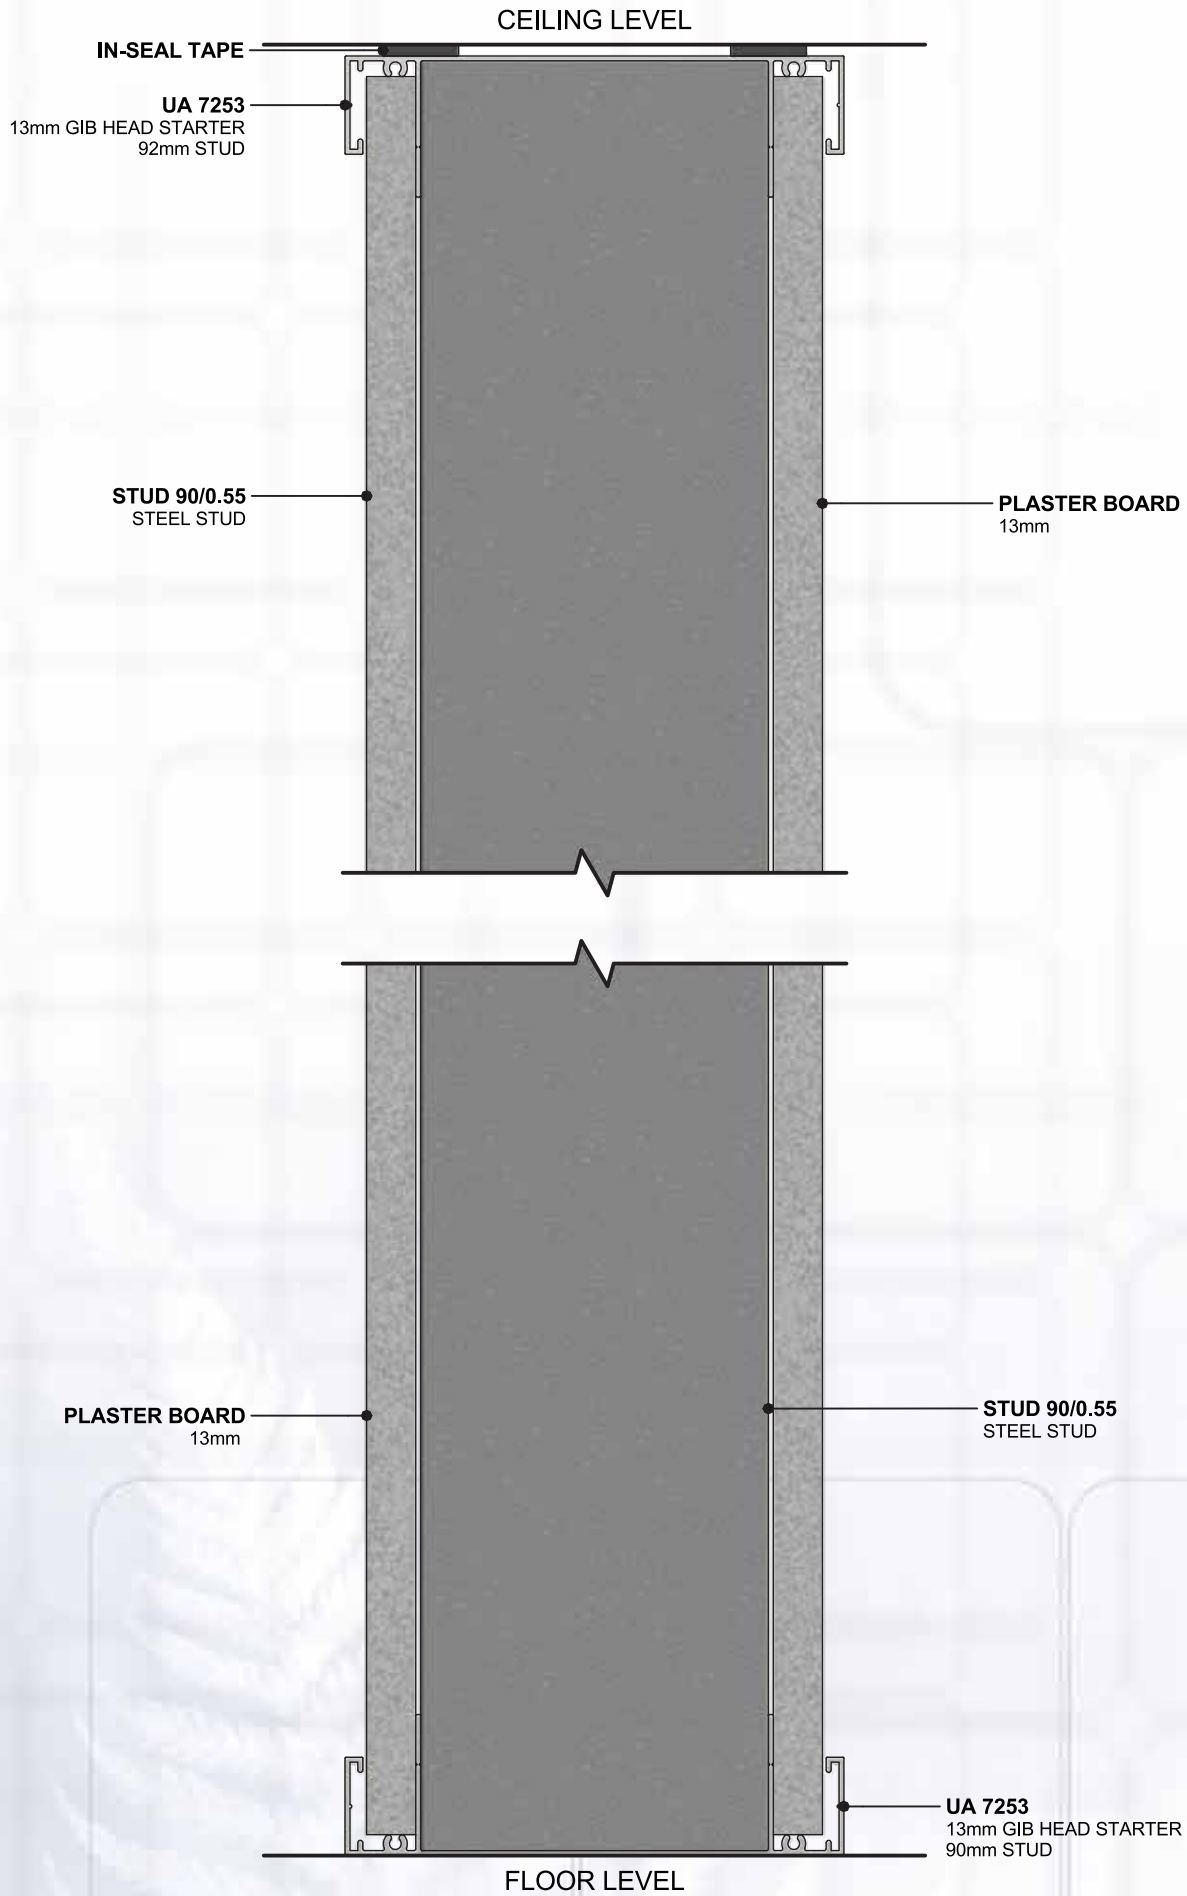

Installation Reference Details

www.ullrich.com.au
AUS 1300 650 075
www.ullrich.co.nz
NZL 0800 500 338
NOTE: NOT ALL ALUMINIUM EXTRUSIONS ARE AVAILABLE EX-STOCK. CHECK WITH YOUR LOCAL BRANCH FOR ADVICE ON AVAILABILITY

ULLRICH ALUMINIUM DESIGNER 2000 SERIES 132 92mm - STEEL STUD WALL

1.1.B SHEET
VERTICAL CROSS SECTION DETAIL
SCALE - 1:2 ISSUE DATE - 16/01/2014