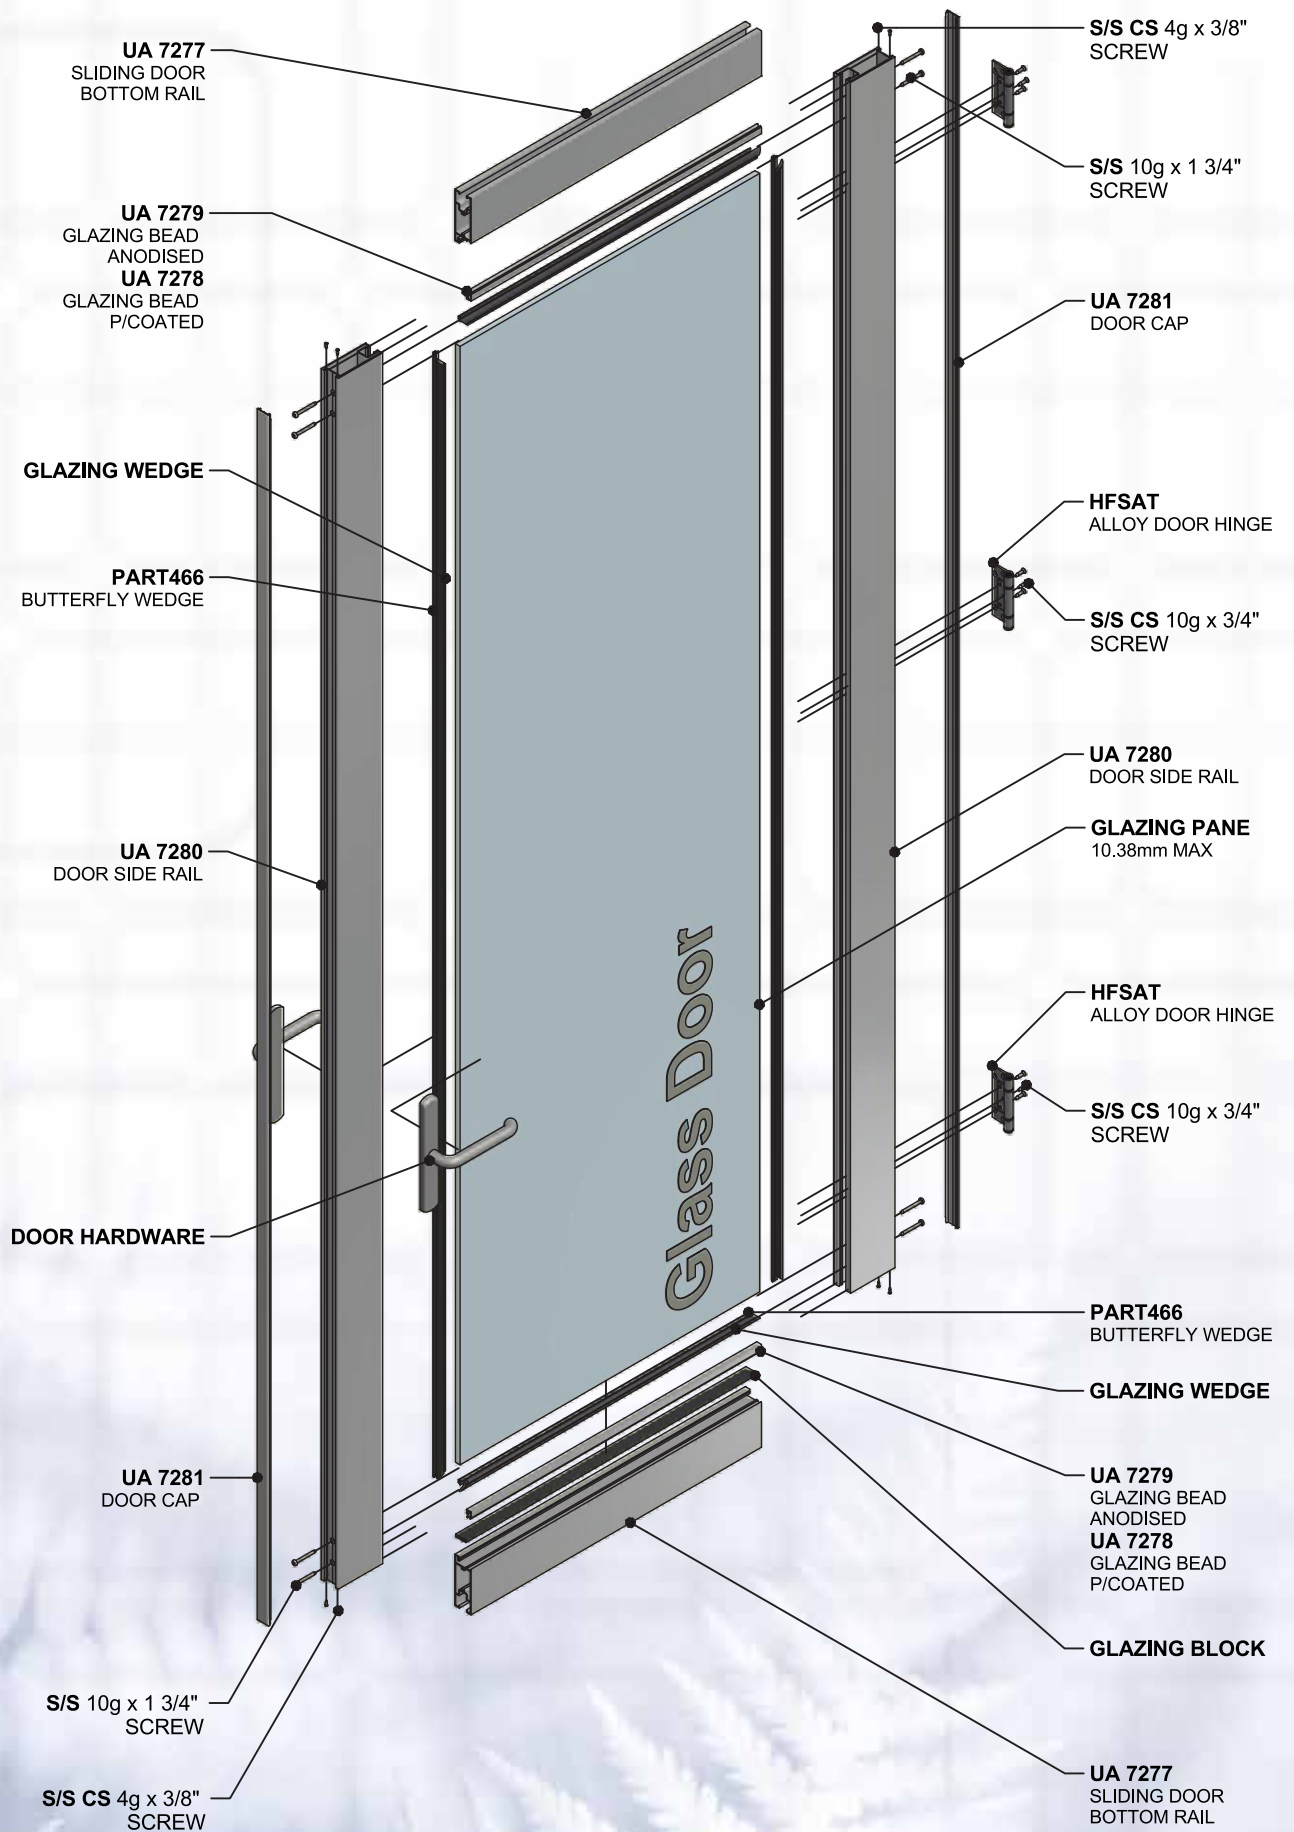

Installation Reference Details

www.ullrich.com.au
AUS 1300 650 075
www.ullrich.co.nz
NZL 0800 500 338
NOTE: NOT ALL ALUMINIUM EXTRUSIONS ARE AVAILABLE EX-STOCK. CHECK WITH YOUR LOCAL BRANCH FOR ADVICE ON AVAILABILITY.

ULLRICH ALUMINIUM DESIGNER 2000 SERIES FULL HEIGHT GLASS DOOR

1.3.A SHEET
EXPLODED DETAIL
SCALE - 1:2 ISSUE DATE - 16/01/2014