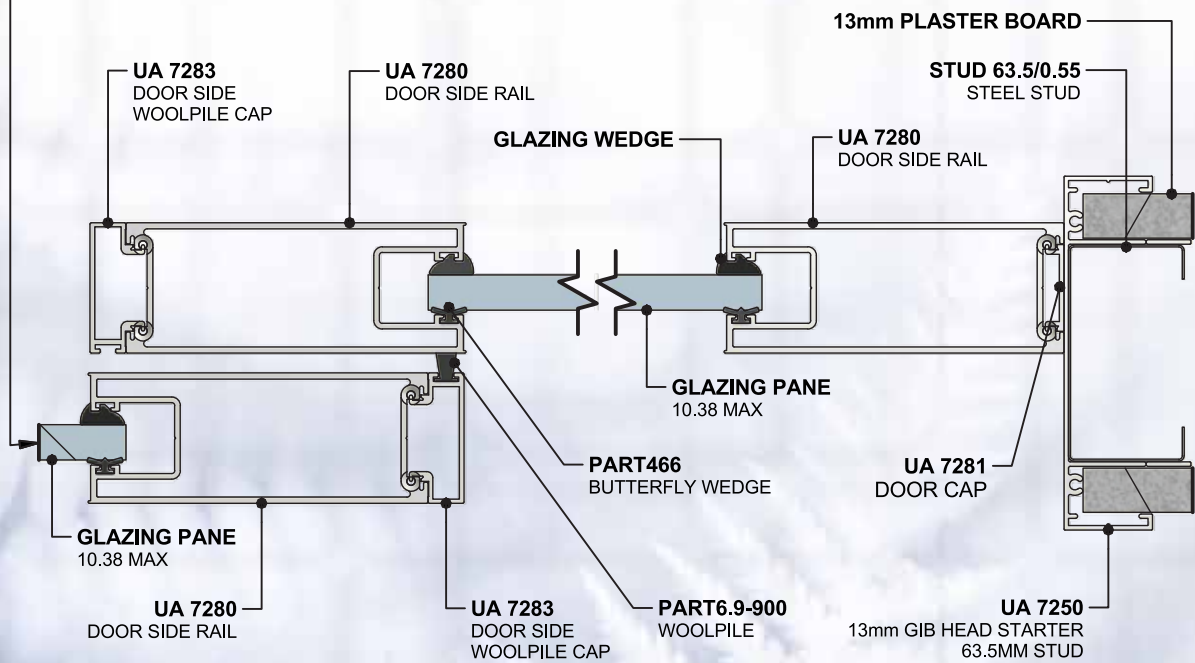

ULLRICH ALUMINIUM
DESIGNER 2000 SERIES 104 63.5mm - SLIDING GLASS / FIXED GLASS DOOR
1.6.C SHEET
HORIZONTAL CROSS SECTION DETAIL
SCALE - 1:2 ISSUE DATE - 16/01/2014