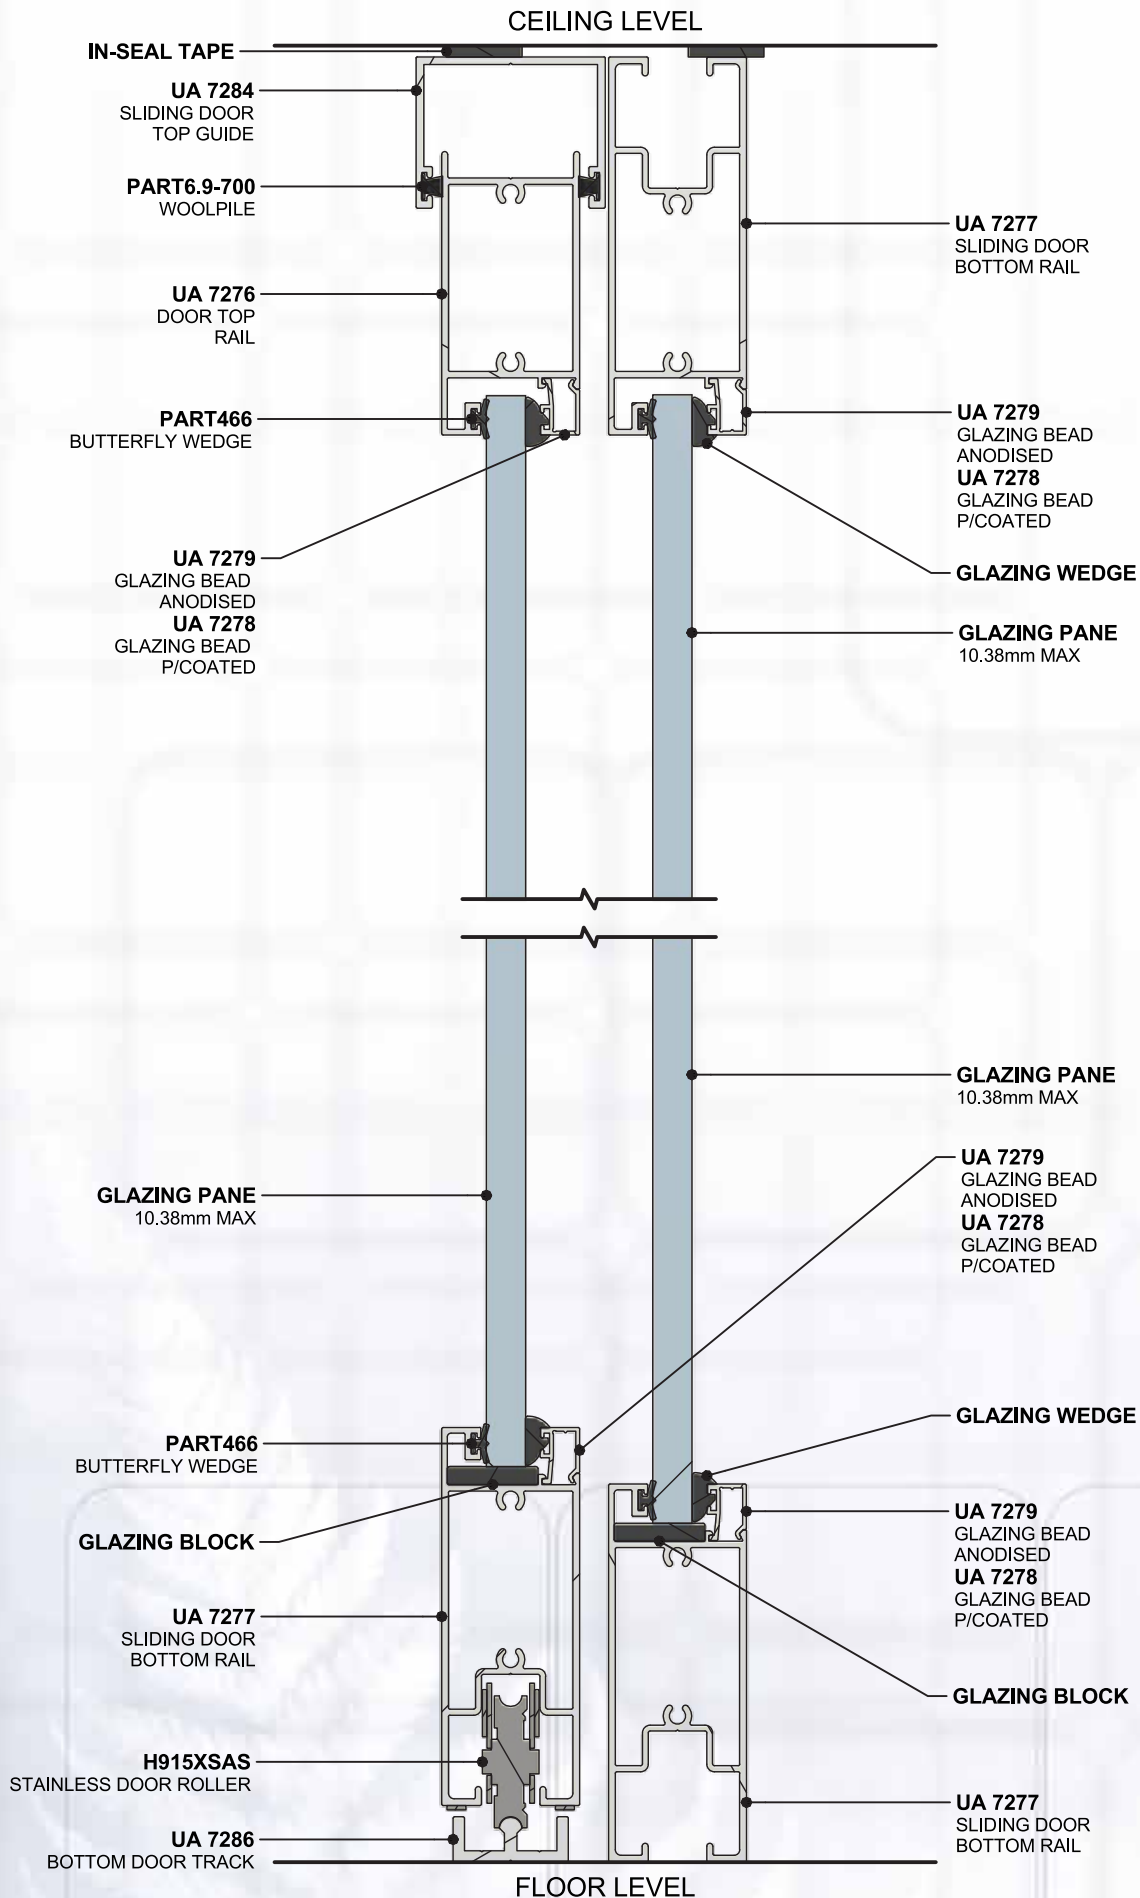

Installation Reference Details

www.ullrich.com.au
AUS 1300 650 075
www.ullrich.co.nz
NZL 0800 500 338
NOTE: NOT ALL ALUMINIUM EXTRUSIONS ARE AVAILABLE EX-STOCK. CHECK WITH YOUR LOCAL BRANCH FOR ADVICE ON AVAILABILITY

ULLRICH ALUMINIUM DESIGNER 2000 SERIES 104 63.5mm - FULL HEIGHT FIXED GLASS DOOR

1.6.B SHEET
VERTICAL CROSS SECTION DETAIL
SCALE - 1:2 ISSUE DATE - 16/01/2014