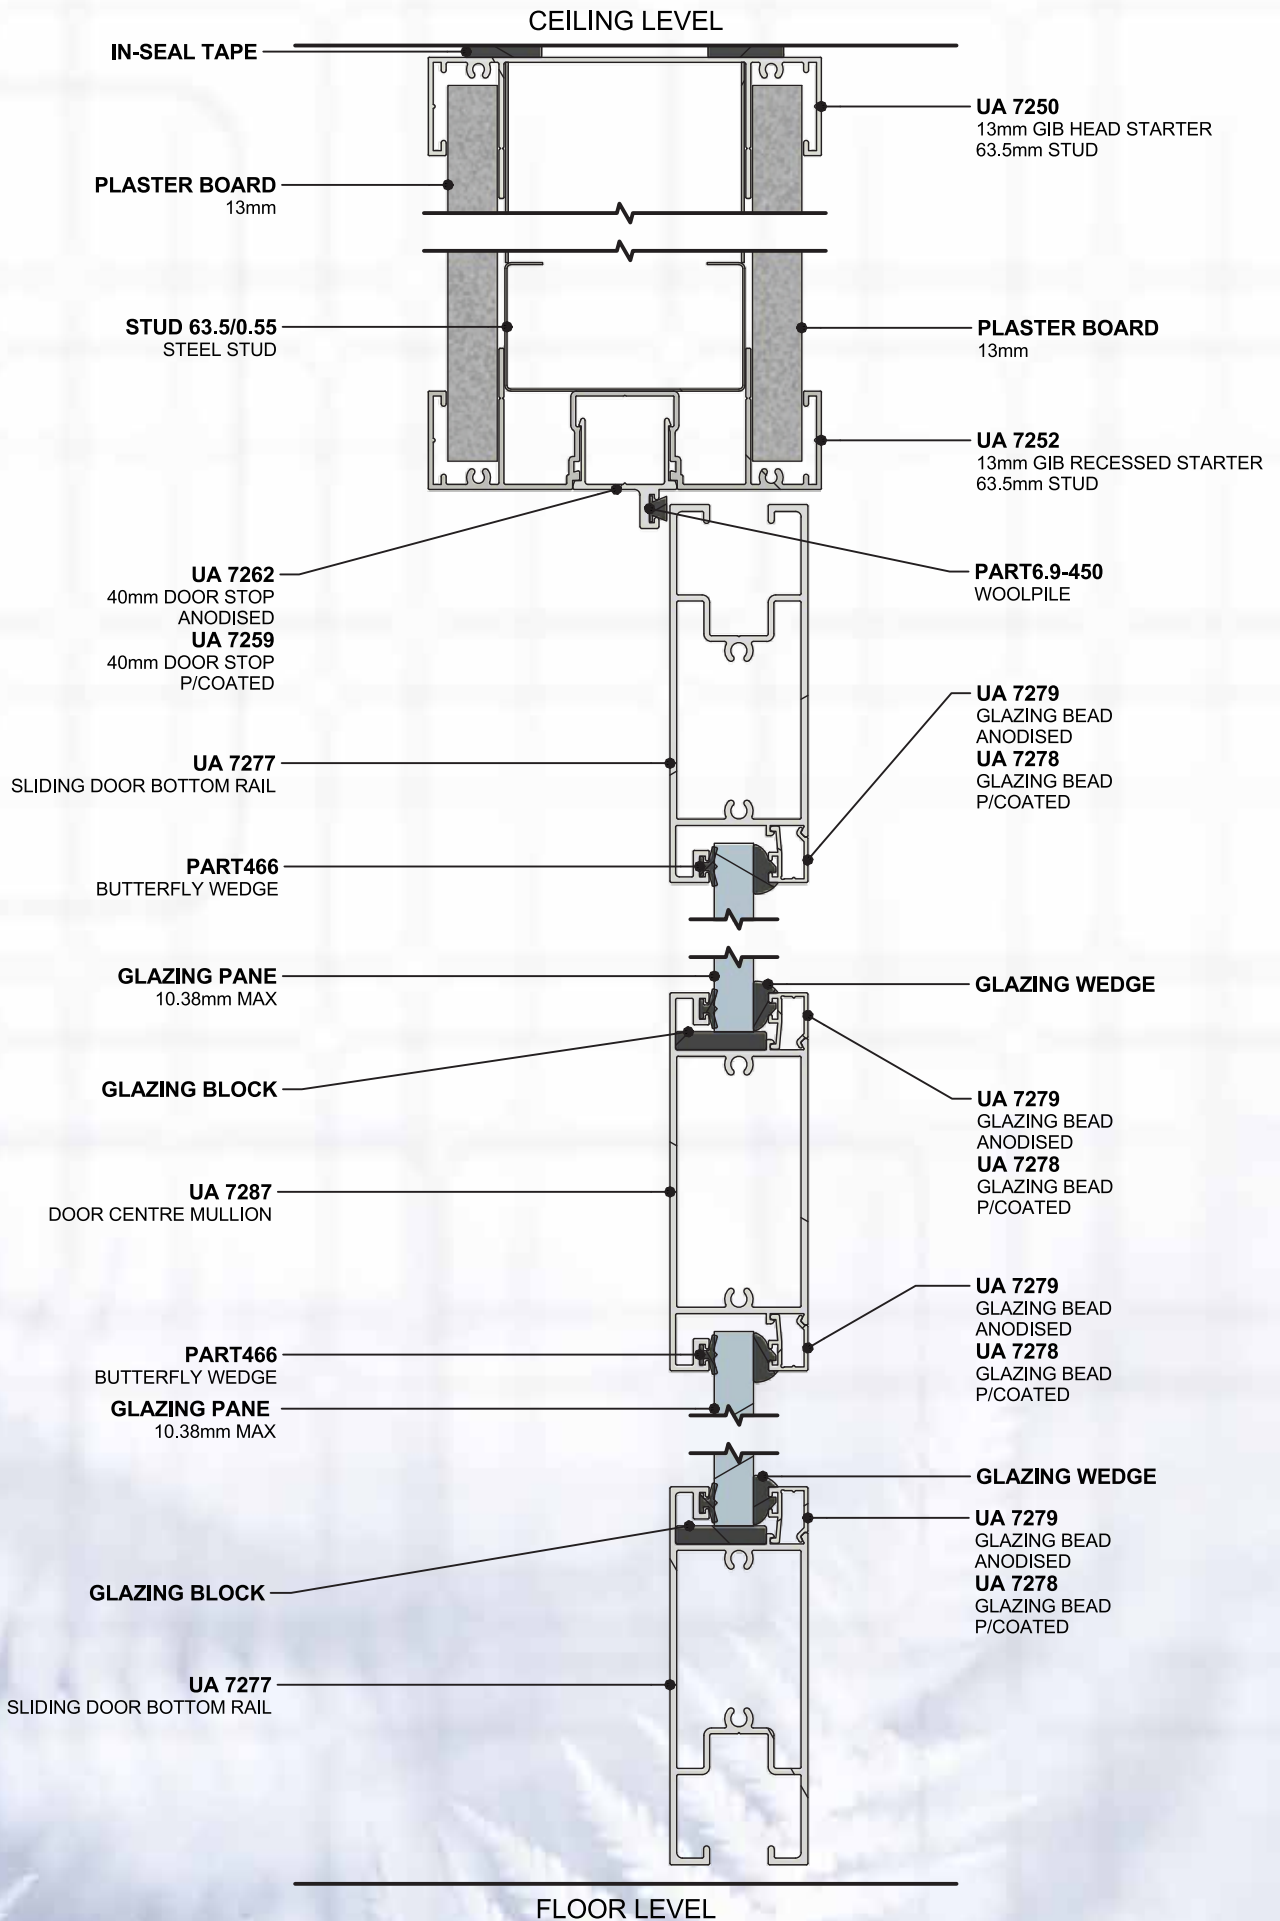

Installation Reference Details

www.ullrich.com.au
AUS 1300 650 075
www.ullrich.co.nz
NZL 0800 500 338
NOTE: NOT ALL ALUMINIUM EXTRUSIONS ARE AVAILABLE EX-STOCK. CHECK WITH YOUR LOCAL BRANCH FOR ADVICE ON AVAILABILITY

ULLRICH ALUMINIUM DESIGNER 2000 SERIES 104 63.5mm - GLASS MULLION DOOR

1.8.B SHEET
VERTICAL CROSS SECTION DETAIL
SCALE - 1:2 ISSUE DATE - 16/01/2014