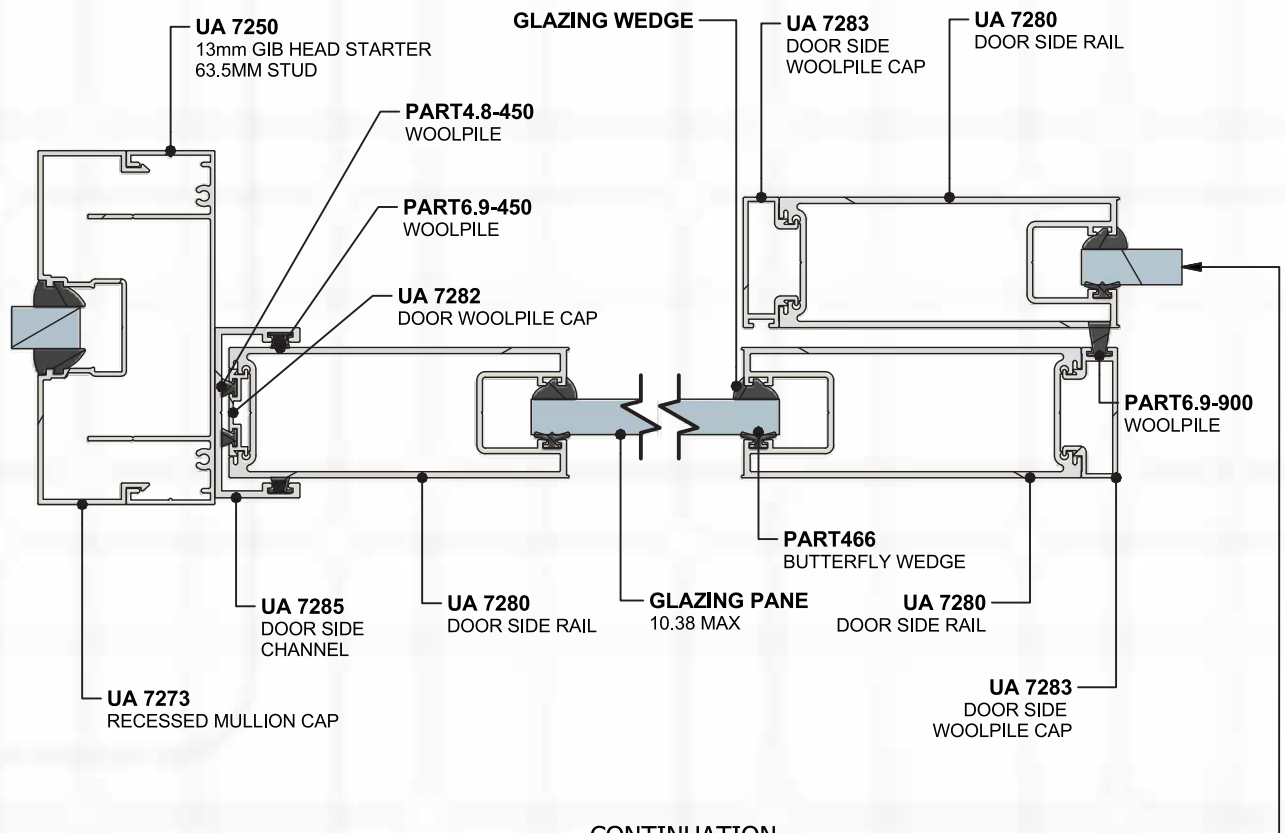

Installation Reference Details

www.ullrich.com.au
AUS 1300 650 075
www.ullrich.co.nz
NZL 0800 500 338
NOTE: NOT ALL ALUMINIUM EXTRUSIONS ARE AVAILABLE EX-STOCK. CHECK WITH YOUR LOCAL BRANCH FOR ADVICE ON AVAILABILITY

CONTINUATION