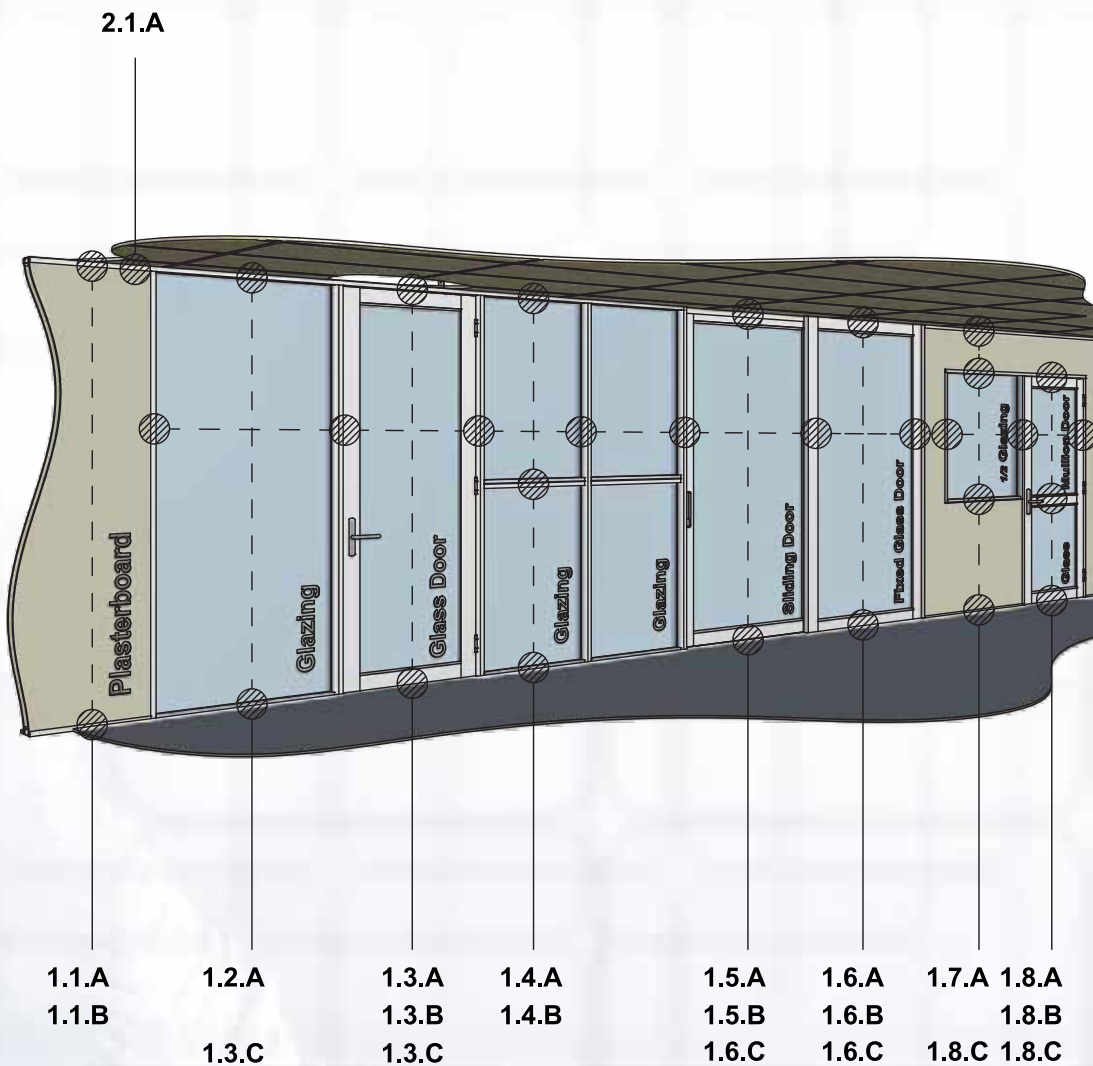

Designer 2000

PARTITION SYSTEM

- 6mm - 12.38mm MAXIMUM LAMINATED GLAZING THICKNESS
- 13mm / 16mm PLASTERBOARD ONLY
- 104mm PROFILES = 64mm STUD
- 130mm PROFILES = 92mm STUD

ULLRICH ALUMINIUM DESIGNER 2000 SERIES PARTITION SYSTEM

0.0.0 SHEET

DISPLAY WALL ASSEMBLY

SCALE - 1:50 ISSUE DATE - 16/01/2014

Installation Reference Details

www.ullrich.com.au
AUS 1300 650 075

www.ullrich.co.nz
NZL 0800 500 338