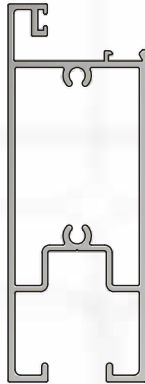

ULLRICH ALUMINIUM DESIGNER 2000 SERIES 104 63.5mm - GLASS MULLION DOOR

1.8.B SHEET
 VERTICAL CROSS SECTION DETAIL
 SCALE - 1:2 ISSUE DATE - 16/01/2014

Installation Reference Details

www.ullrich.com.au
AUS 1300 650 075
www.ullrich.co.nz
NZL 0800 500 338
NOTE: NOT ALL ALUMINIUM EXTRUSIONS ARE AVAILABLE EX-STOCK. CHECK WITH YOUR LOCAL BRANCH FOR ADVICE ON AVAILABILITY.

ULLRICH ALUMINIUM DESIGNER 2000 SERIES 104 63.5mm - HALF HEIGHT GLAZING / GLASS DOOR

1.8.C SHEET
 HORIZONTAL CROSS SECTION DETAIL
 SCALE - 1:2 ISSUE DATE - 16/01/2014

104mm Head Starter Mount

132mm Head Starter Mount

UA 7261
 STARTER FLUSH
 CAP ANODISED

UA 7262
 40mm DOOR STOP
 ANODISED

UA 7263
 50mm DOOR STOP
 ANODISED

UA 7270
 GLAZING BASE

ULLRICH ALUMINIUM DESIGNER 2000 SERIES PROFILES

3.1.A SHEET
 PROFILE SECTIONS
 SCALE - 1:2 ISSUE DATE - 16/01/2014

UA 7285
DOOR SIDE
CHANNEL

UA 7284
SLIDING DOOR
TOP GUIDE

UA 7276
DOOR TOP
RAIL

UA 7287
DOOR CENTRE
MULLION

UA 7277
SLIDING DOOR
BOTTOM RAIL

UA 7280
DOOR SIDE
RAIL

UA 7283
DOOR SIDE
WOOLPILE CAP

UA 7282
DOOR WOOLPILE
CAP