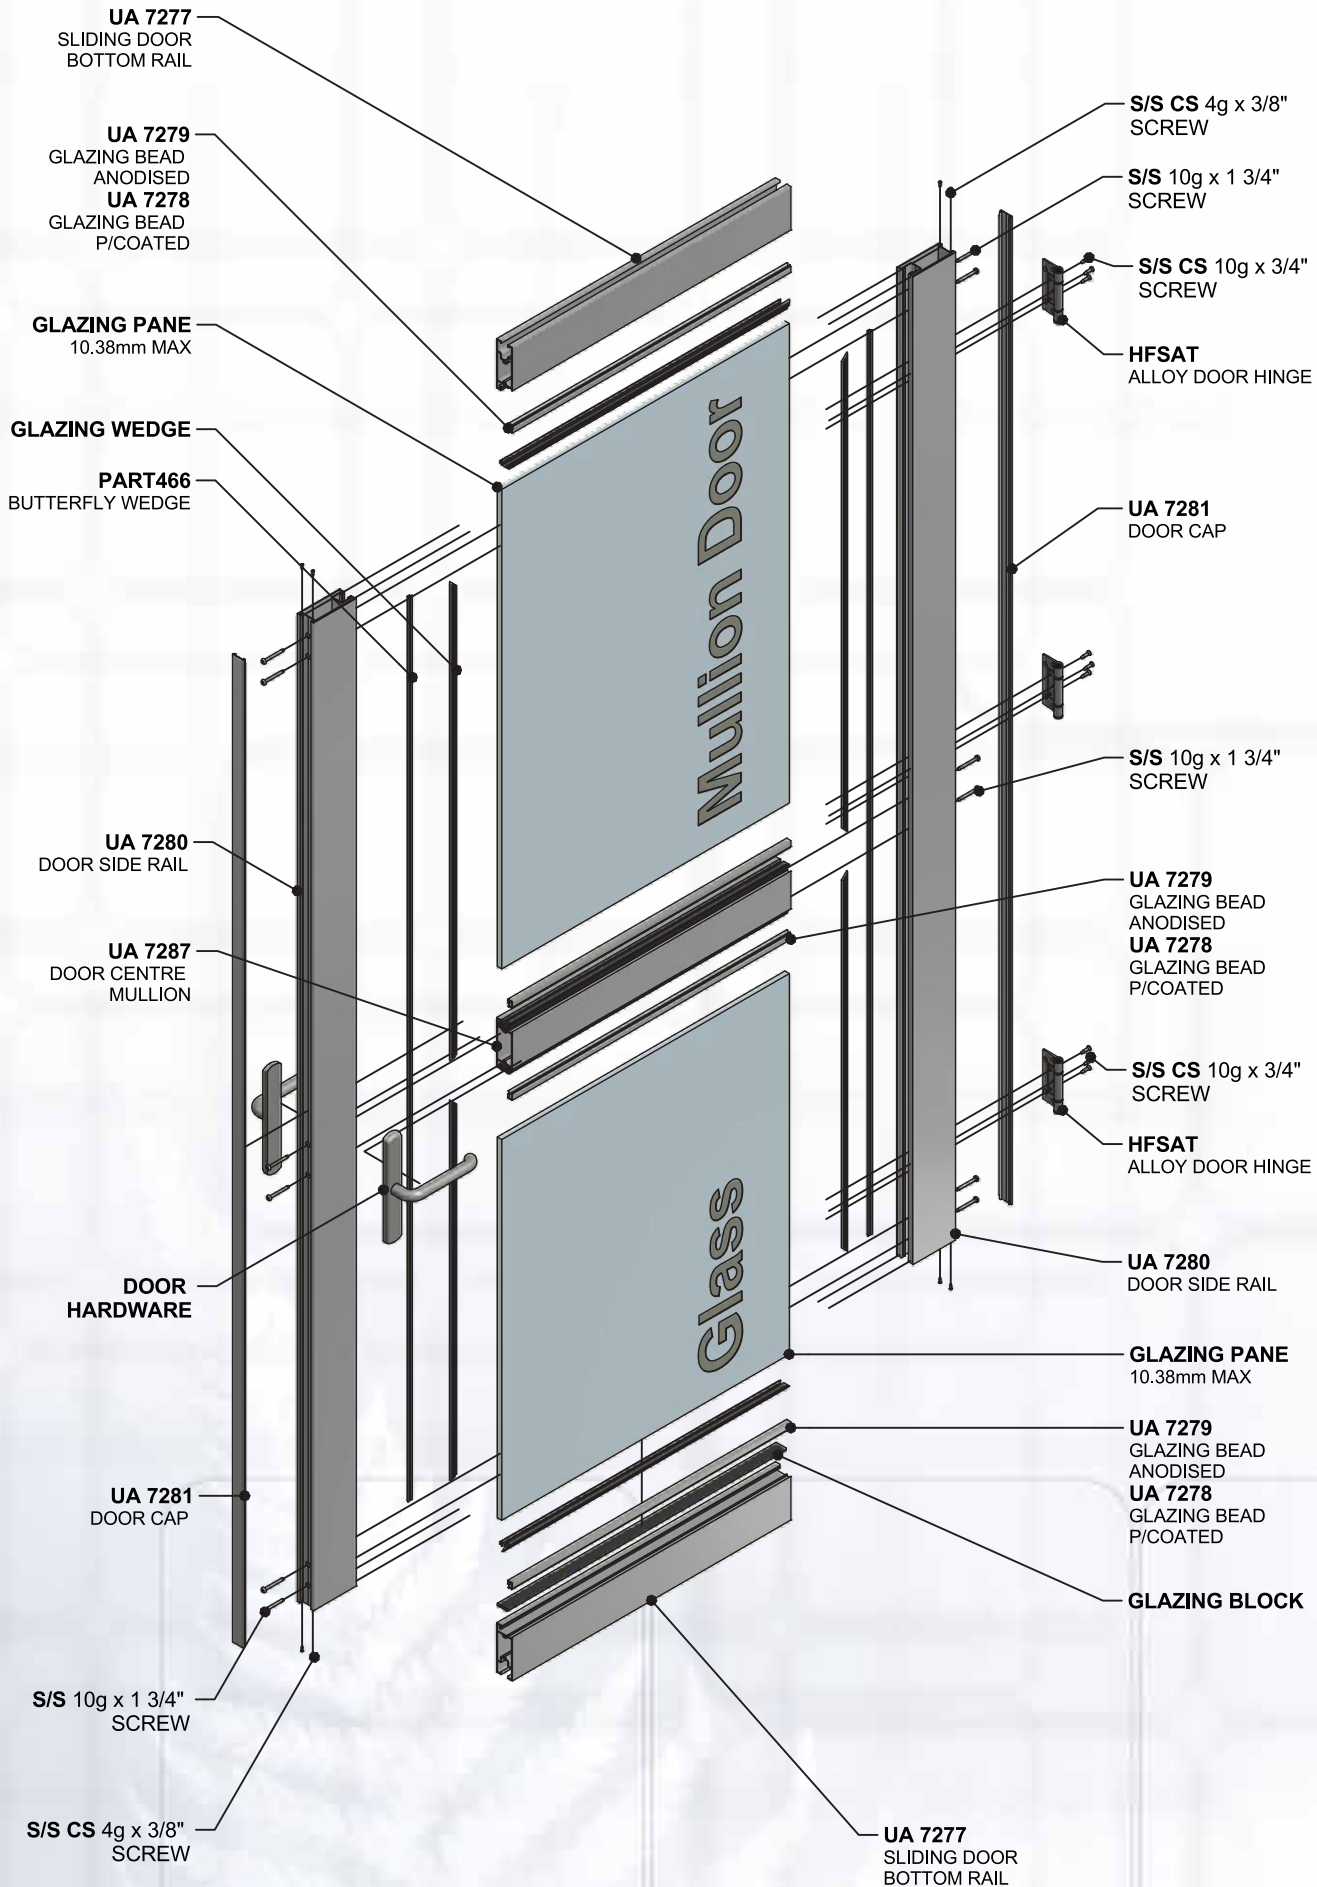

Installation Reference Details

www.ullrich.com.au
AUS 1300 650 075
www.ullrich.co.nz
NZL 0800 500 338
NOTE: NOT ALL ALUMINIUM EXTRUSIONS ARE AVAILABLE EX-STOCK. CHECK WITH YOUR LOCAL BRANCH FOR ADVICE ON AVAILABILITY.

ULLRICH ALUMINIUM DESIGNER 2000 SERIES 104 63.5mm - GLASS MULLION DOOR

1.8.A SHEET
EXPLODED DETAIL
SCALE - 1:2 ISSUE DATE - 16/01/2014