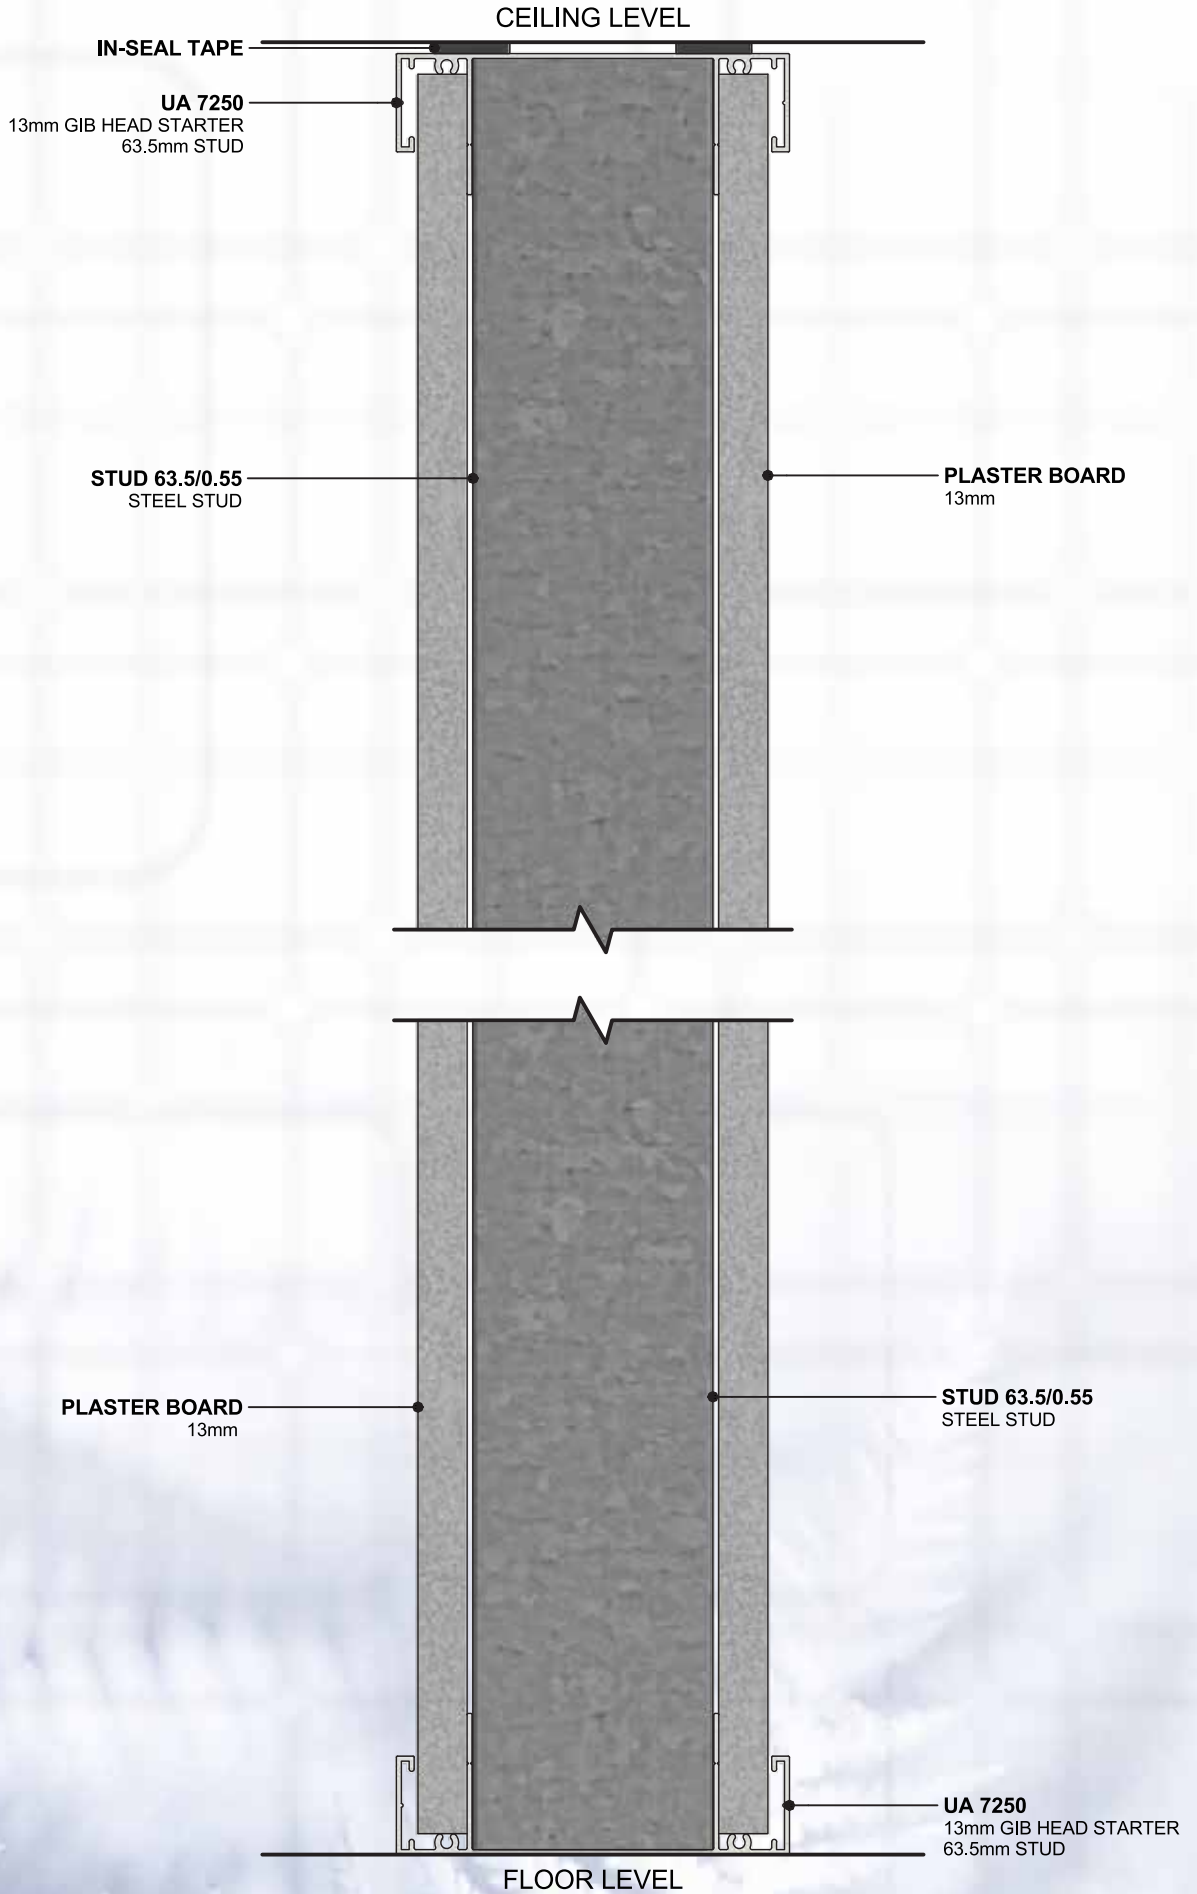

Installation Reference Details

www.ullrich.co.nz
NZL 0800 500 338
www.ullrich.com.au
AUS 1300 650 075
NOTE: NOT ALL ALUMINIUM EXTRUSIONS ARE AVAILABLE EX-STOCK. CHECK WITH YOUR LOCAL BRANCH FOR ADVICE ON AVAILABILITY.

ULLRICH ALUMINIUM DESIGNER 2000 SERIES 104 63.5mm - STEEL STUD WALL

1.1.A SHEET
VERTICAL CROSS SECTION DETAIL
SCALE - 1:2 ISSUE DATE - 16/01/2014