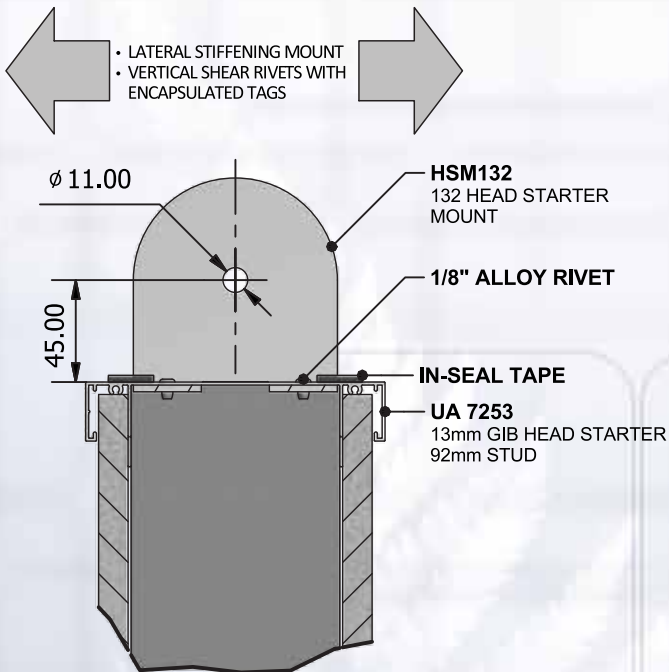

ULLRICH ALUMINIUM DESIGNER 2000 SERIES 104 63.5mm - HALF HEIGHT GLAZING / GLASS DOOR

1.8.C SHEET
 HORIZONTAL CROSS SECTION DETAIL
 SCALE - 1:2 ISSUE DATE - 16/01/2014

104mm Head Starter Mount

132mm Head Starter Mount