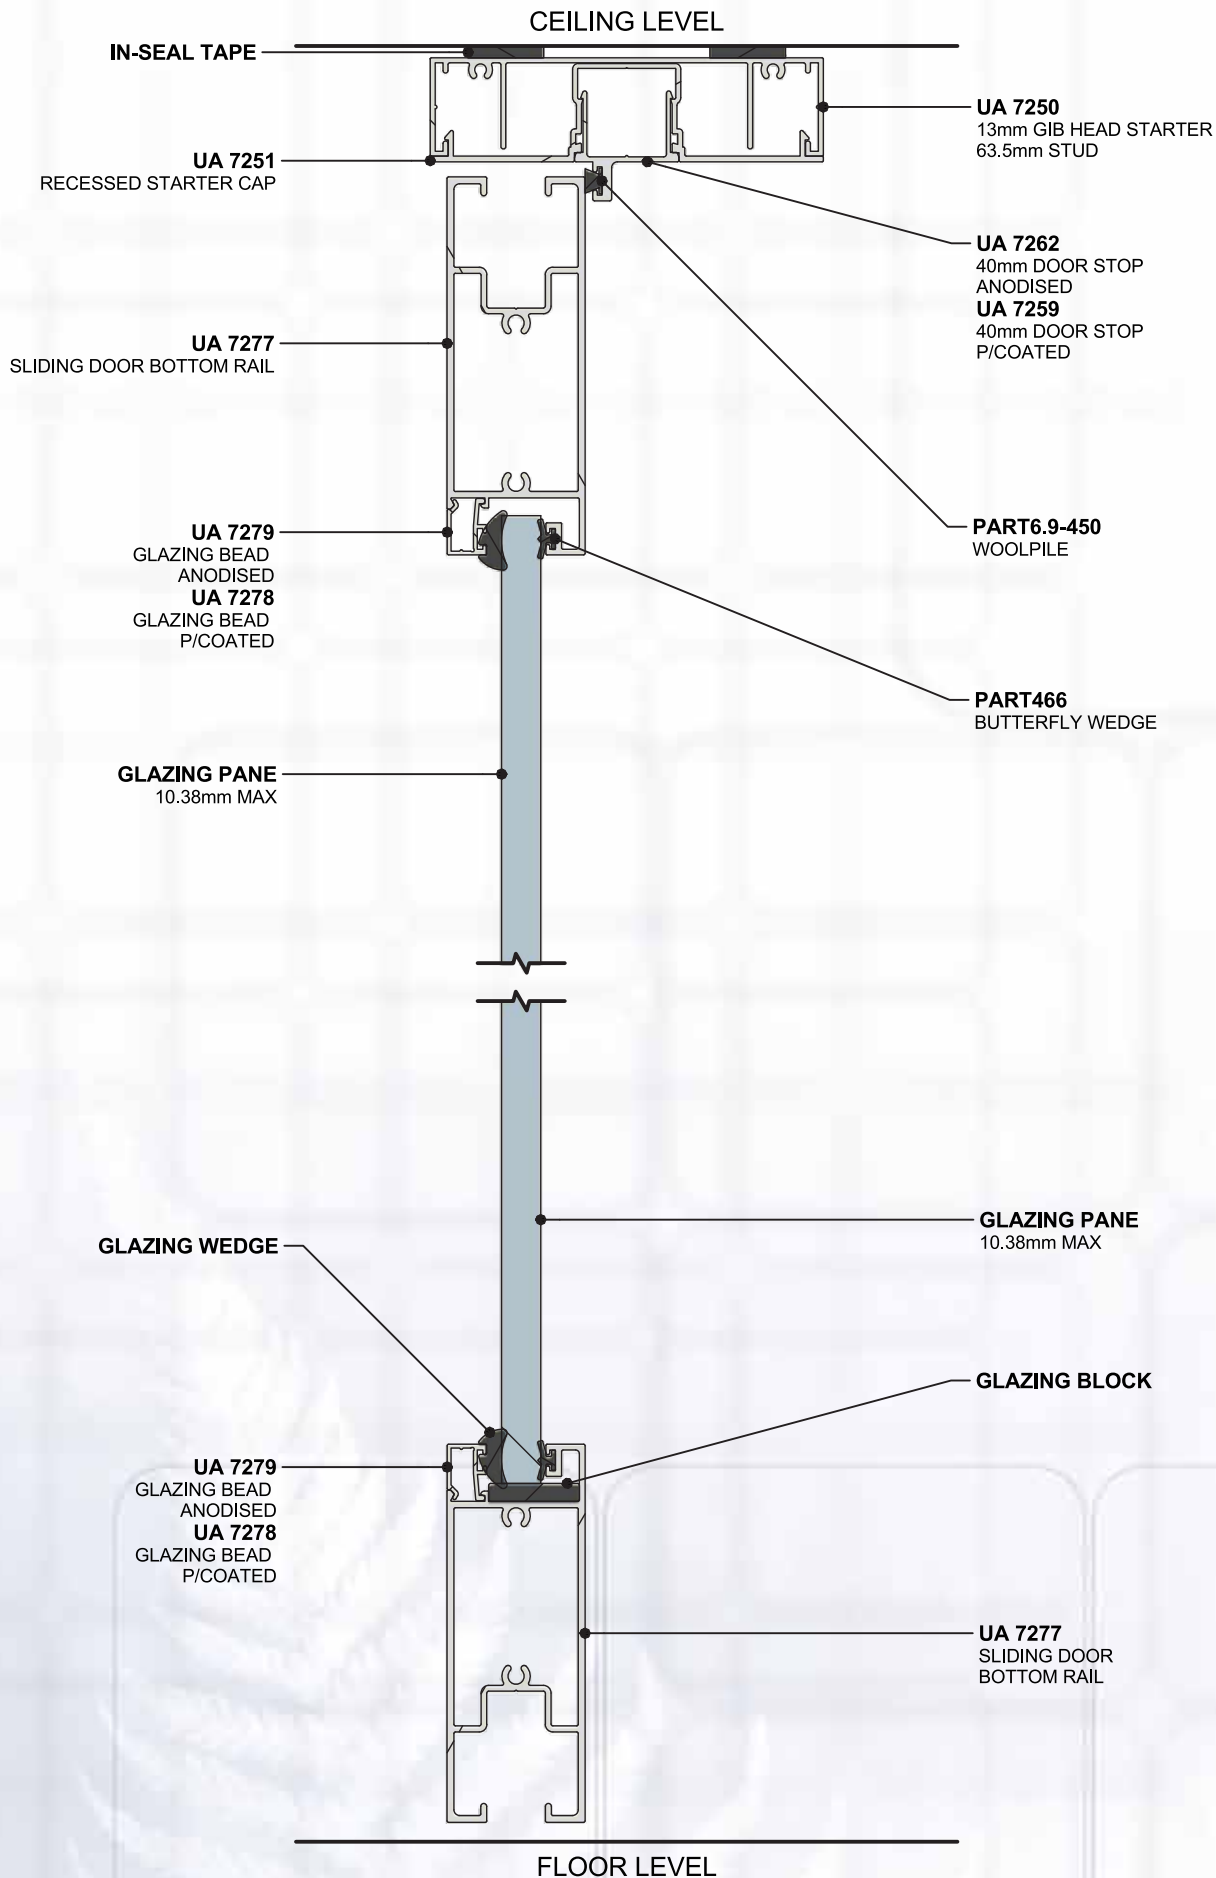

Installation Reference Details

www.ullrich.com.au
AUS 1300 650 075
www.ullrich.co.nz
NZL 0800 500 338
NOTE: NOT ALL ALUMINIUM EXTRUSIONS ARE AVAILABLE EX-STOCK. CHECK WITH YOUR LOCAL BRANCH FOR ADVICE ON AVAILABILITY

ULLRICH ALUMINIUM DESIGNER 2000 SERIES 104 63.5mm - FULL HEIGHT GLASS DOOR

1.3.B SHEET
VERTICAL CROSS SECTION DETAIL
SCALE - 1:2 ISSUE DATE - 16/01/2014